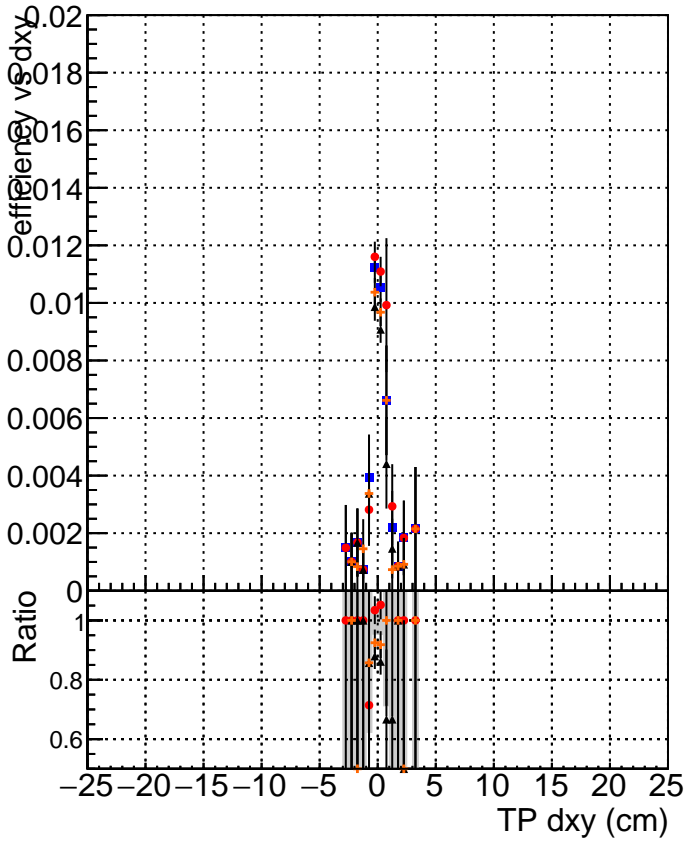

Efficiency vs Dxy

Efficiency vs Dz

- DQM_mkFit5_TTold-lowpt
- DQM_mkFit_TT_retrain-lowpt
- ▲ DQM_mkFit_TTold-lowpt
- ◆ DQM_mkFit_TT_NEWdefault_specPLess3-lowpt