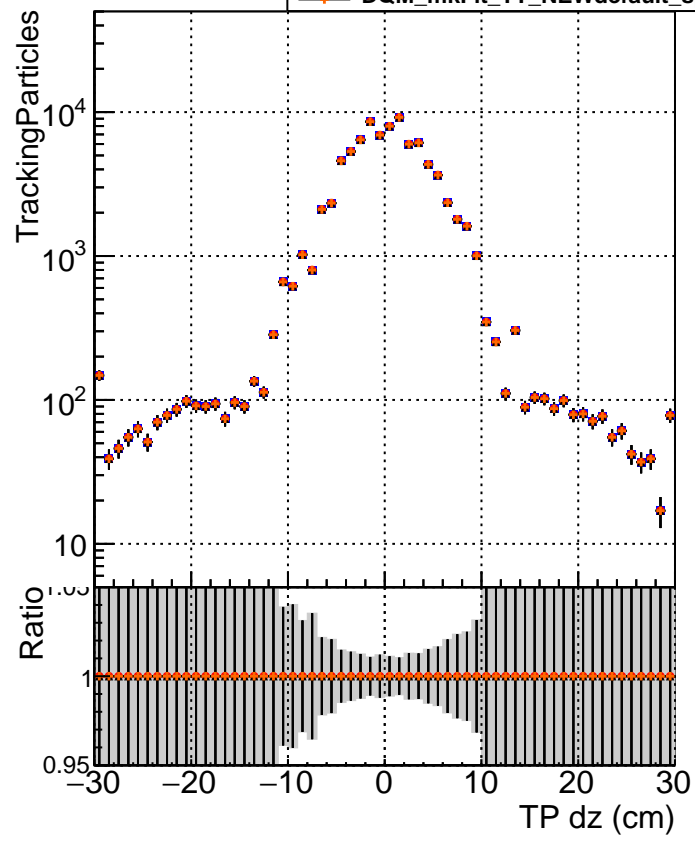

N of simulated tracks vs dxy

N of associated tracks (simToReco) vs dxy

N of simulated track

Legend:
- DQM_mkFit5_TTold-lowpt
- DQM_mkFit_TT_retrain-lowpt
- DQM_mkFit_TTold-lowpt
- DQM_mkFit_TT_NEWdefault_specPless3-lowpt