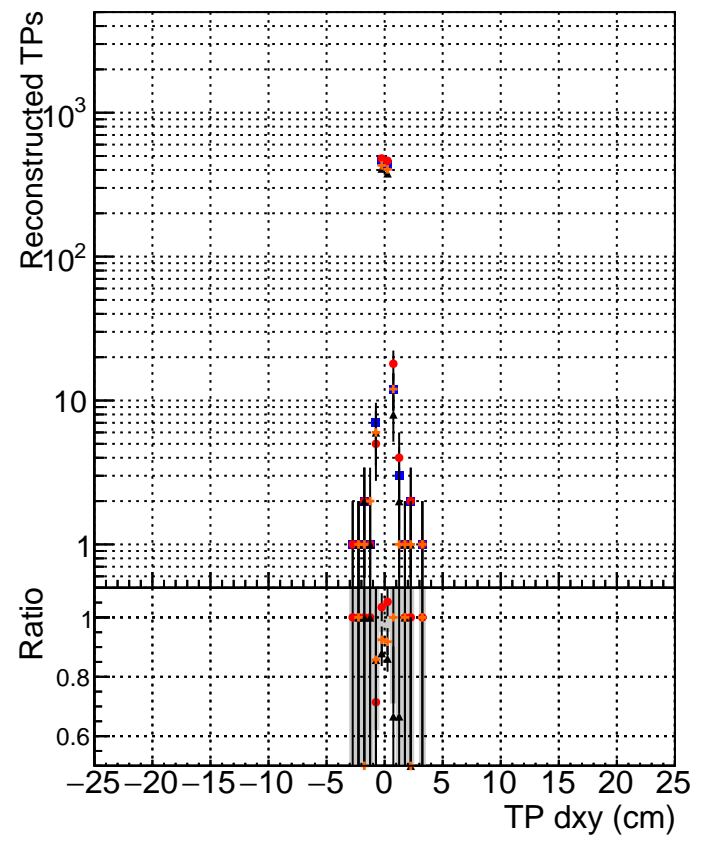

N of simulated tracks vs dxy

N of associated tracks (simToReco) vs dxy

N of simulated track

Legend:
- DQM_mkFit5_TTold-lowpt
- DQM_mkFit_TT_retrain-lowpt
- DQM_mkFit_TTold-lowpt
- DQM_mkFit_TT_NEWdefault_specPless3-lowpt