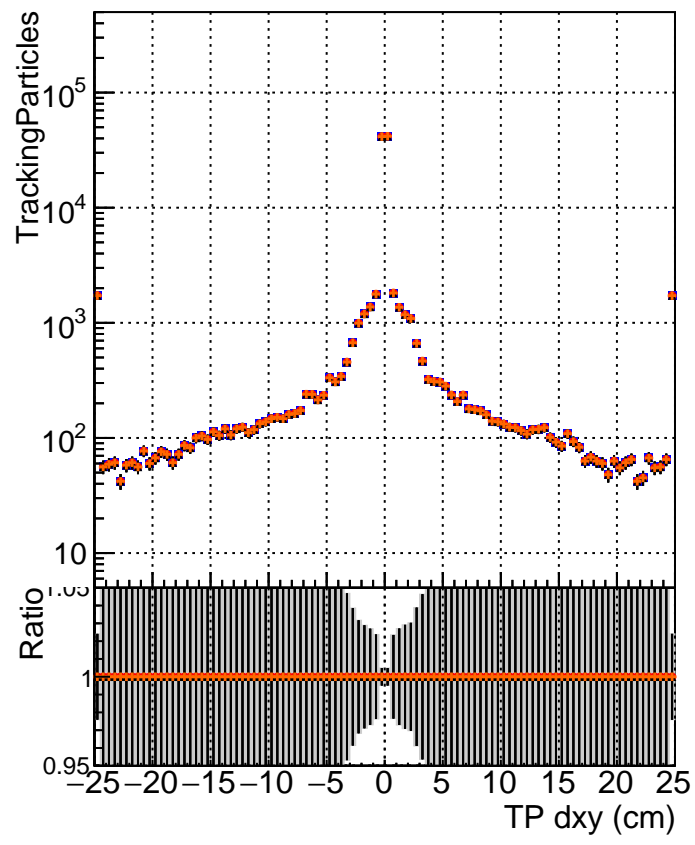

N of simulated tracks vs dxy

N of associated tracks (simToReco) vs dxy

N of simulated track

Legend:
- DQM_mkFit5_TTold-lowpt
- DQM_mkFit_TT_retrain-lowpt
- DQM_mkFit_TTold-lowpt
- DQM_mkFit_TT_NEWdefault_specPless3-lowpt