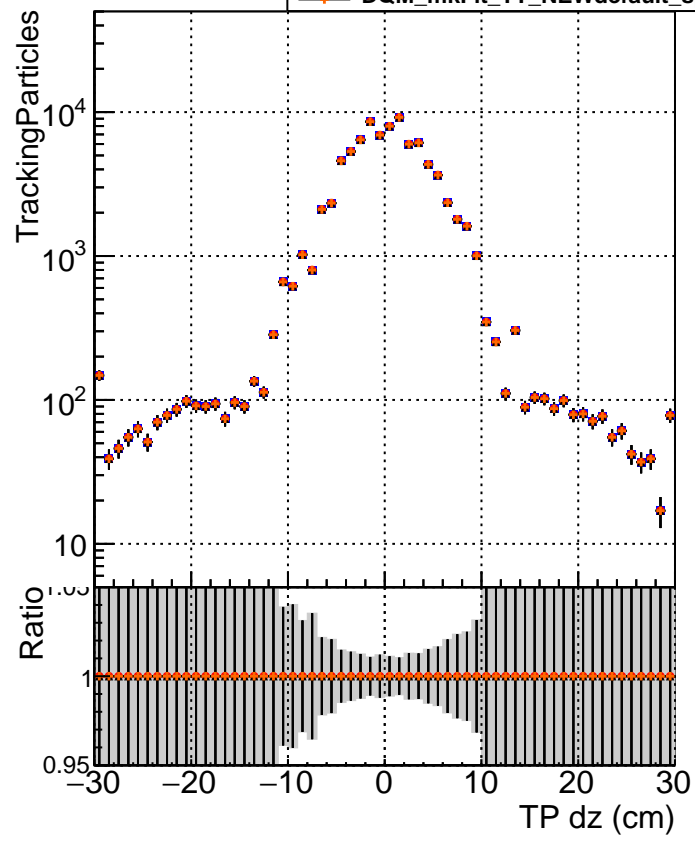

N of simulated tracks vs dxy

N of associated tracks (simToReco) vs dxy

N of simulated track

Legend:
- DQM_mkFit5_TTold-lowpt (blue square)
- DQM_mkFit_TT_retrain-lowpt (red circle)
- DQM_mkFit_TTold-lowpt (black triangle)
- DQM_mkFit_TT_NEWdefault_specPless3-lowpt (orange diamond)