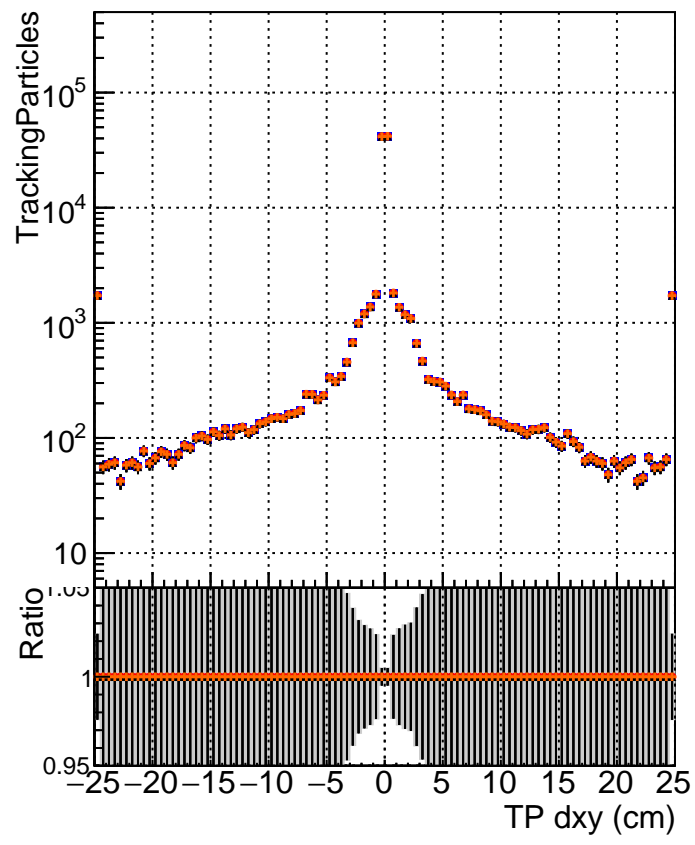

N of simulated tracks vs dxy

N of associated tracks (simToReco) vs dxy

N of simulated track

Legend:
- DQM_mkFit5_TTold-lowpt (blue square)
- DQM_mkFit_TT_retrain-lowpt (red circle)
- DQM_mkFit_TTold-lowpt (black triangle)
- DQM_mkFit_TT_NEWdefault_specPless3-lowpt (orange diamond)