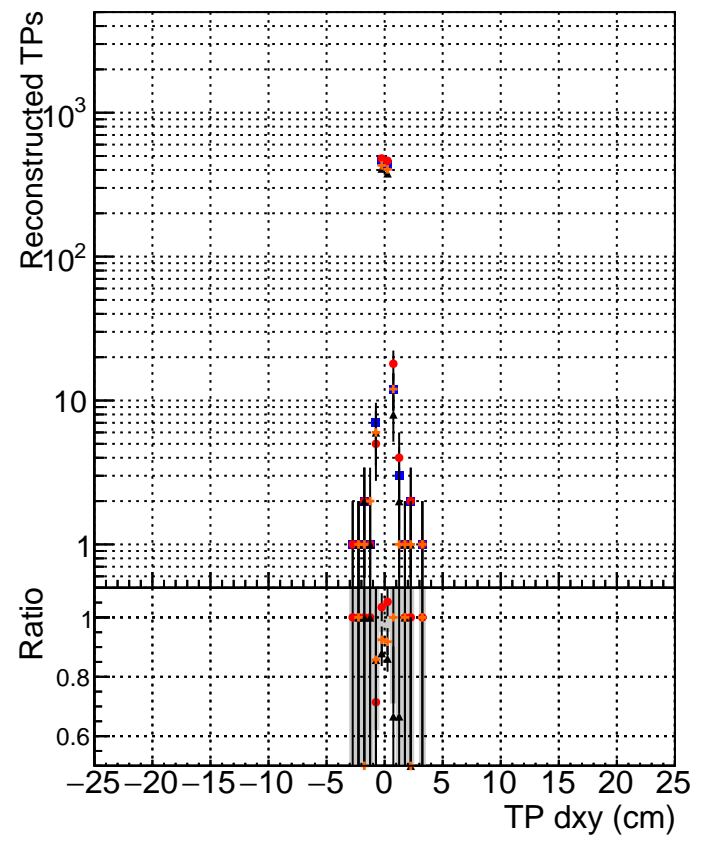

N of simulated tracks vs dxy

N of associated tracks (simToReco) vs dxy

N of simulated track

Legend:
- DQM_mkFit5_TTold-lowpt (blue square)
- DQM_mkFit_TT_retrain-lowpt (red circle)
- DQM_mkFit_TTold-lowpt (black triangle)
- DQM_mkFit_TT_NEWdefault_specPless3-lowpt (orange diamond)