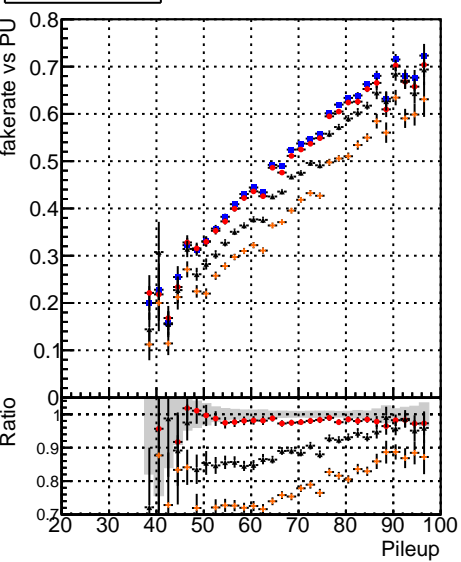

Fake rate vs dr**Duplicates Rate vs dr****Pileup rate vs dr**

—•— DQM mkFit5 Told+lowpt
—•— DQM mkFit Told+lowpt+jettrain
—•— DQM mkFit Told+lowpt+jettrain+lowpt
—•— DQM mkFit Told+lowpt+jettrain+lowpt+NEWDefault specPLess3-lowpt

Fake rate vs**Fake rate vs pu****Duplicates Rate vs pu****Pileup rate vs pu**