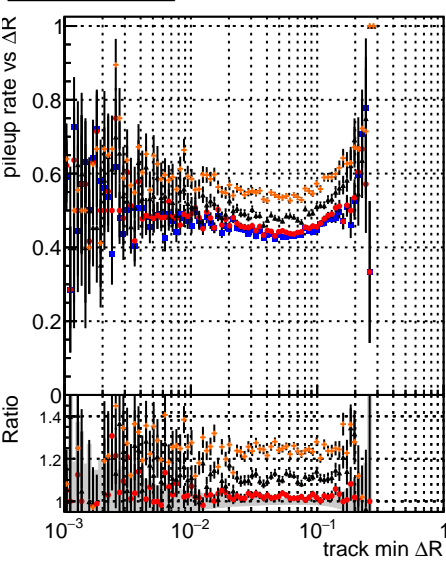

Fake rate vs dr**Duplicates Rate vs dr****Pileup rate vs dr**

—•— DQM mkFit5 Told+lowpt
—•— DQM mkFit Told+lowpt+jettrain
—•— DQM mkFit Told+lowpt+jettrain+lowpt
—•— DQM mkFit Told+lowpt+jettrain+lowpt+NEWDefault specPLess3-lowpt

Fake rate vs**Fake rate vs pu****Duplicates Rate vs pu****Pileup rate vs pu**