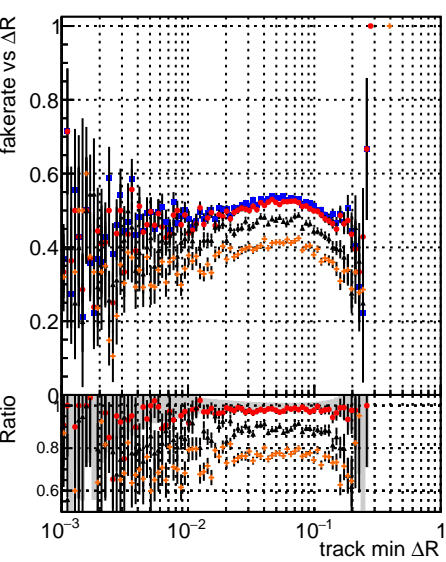

Fake rate vs dr**Duplicates Rate vs dr****Pileup rate vs dr**

—•— DQM mkFit5 Told+lowpt
—•— DQM mkFit Told+lowpt+jettrain
—•— DQM mkFit Told+lowpt+jettrain+lowpt
—•— DQM mkFit Told+lowpt+jettrain+lowpt+NEWDefault specPLess3-lowpt

Fake rate vs**Fake rate vs pu****Duplicates Rate vs pu****Pileup rate vs pu**