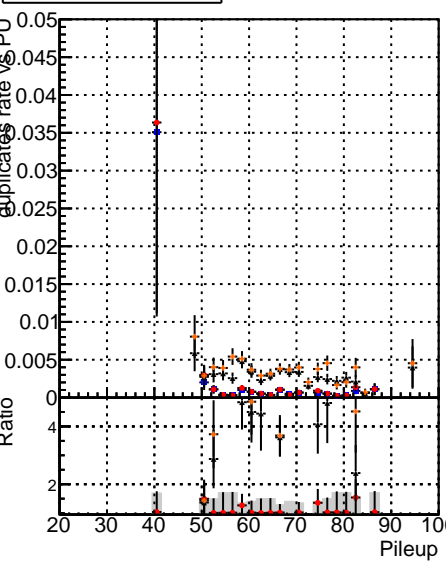

Fake rate vs dr**Duplicates Rate vs dr****Pileup rate vs dr**

—•— DQM mkFit5 Told+lowpt
—•— DQM mkFit Told+lowpt+jettrain
—•— DQM mkFit Told+lowpt+jettrain+lowpt
—•— DQM mkFit Told+lowpt+jettrain+lowpt+NEWDefault specPLess3-lowpt

Fake rate vs**Fake rate vs pu****Duplicates Rate vs pu****Pileup rate vs pu**