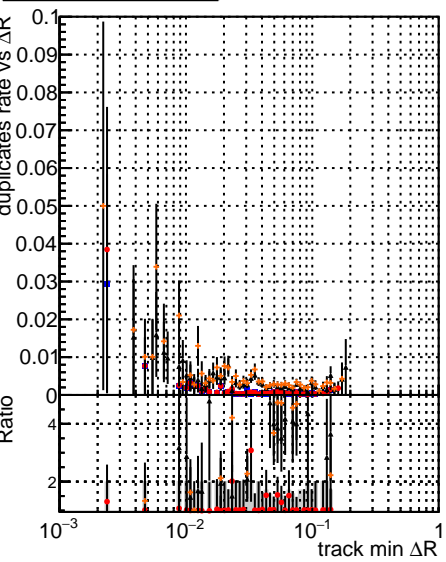

Fake rate vs dr**Duplicates Rate vs dr****Pileup rate vs dr**

—•— DQM mkFit5 Told+lowpt
—•— DQM mkFit Told+lowpt+jettrain
—•— DQM mkFit Told+lowpt+jettrain+lowpt
—•— DQM mkFit Told+lowpt+jettrain+lowpt+NEWDefault specPLess3-lowpt

Fake rate vs**Fake rate vs pu****Duplicates Rate vs pu****Pileup rate vs pu**