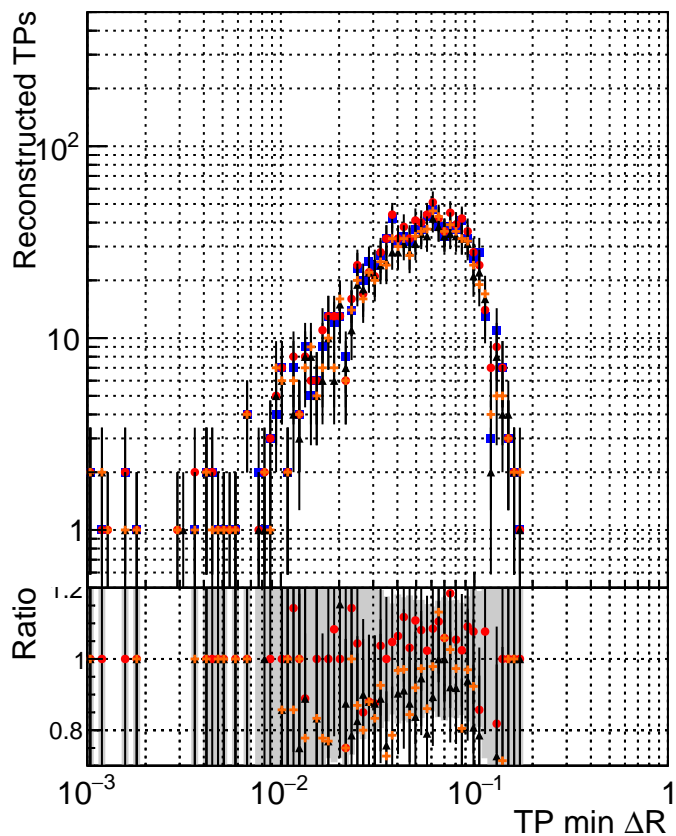

N of simulated tracks vs dR

N of associated tracks (simToReco) vs dR

N of simulated trac

- DQM_mkFit5_TTold-lowpt
- DQM_mkFit_TT_retrain-lowpt
- ▲ DQM_mkFit_TTold-lowpt
- ◆ DQM_mkFit_TT_NEWdefault_specPless3-lowpt