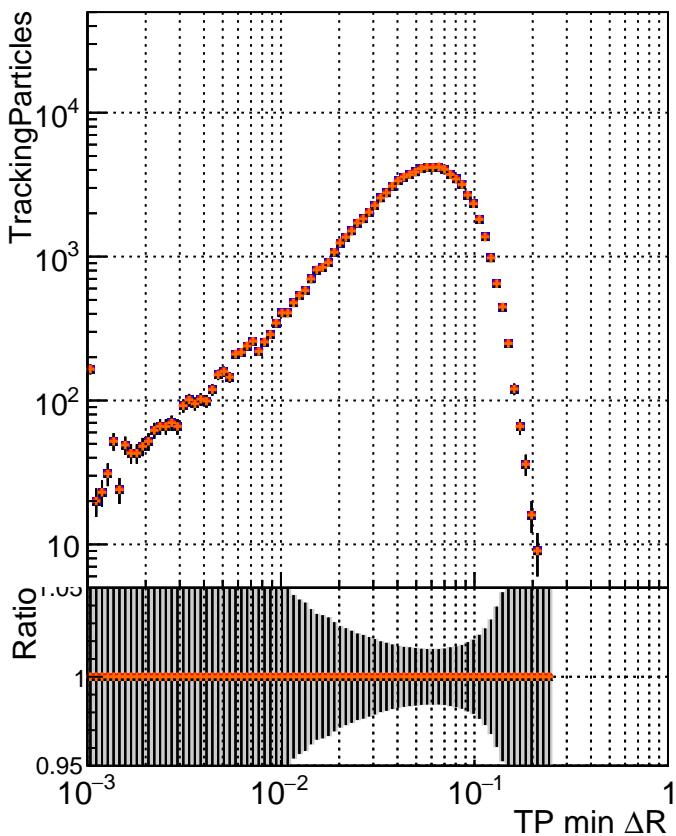

N of simulated tracks vs dR

N of associated tracks (simToReco) vs dR

N of simulated trac

- DQM_mkFit5_TTold-lowpt
- DQM_mkFit_TT_retrain-lowpt
- ▲ DQM_mkFit_TTold-lowpt
- ◆ DQM_mkFit_TT_NEWdefault_specPless3-lowpt