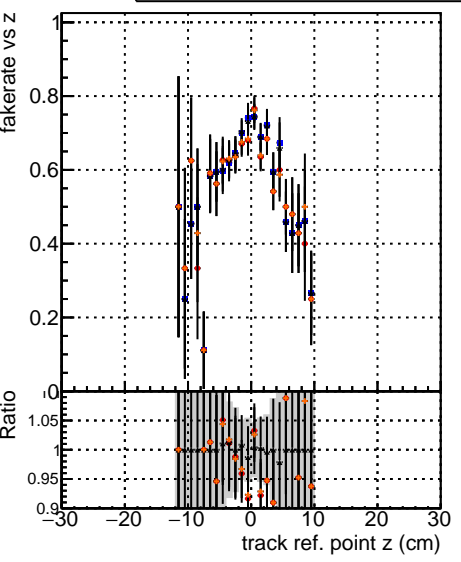

Fake rate vs vertpos

Duplicates Rate vs vertpos

Pileup rate vs vertpos

■ DQM ● mktFit ▲ Told-lowpt ◆ restrain-lowpt
▼ Told-owpt × NEWDefault + specPLess3-lowpt

Fake rate vs v

Fake rate vs. sim PV z

Duplicates Rate vs sim PV z

Pileup rate vs. sim PV z