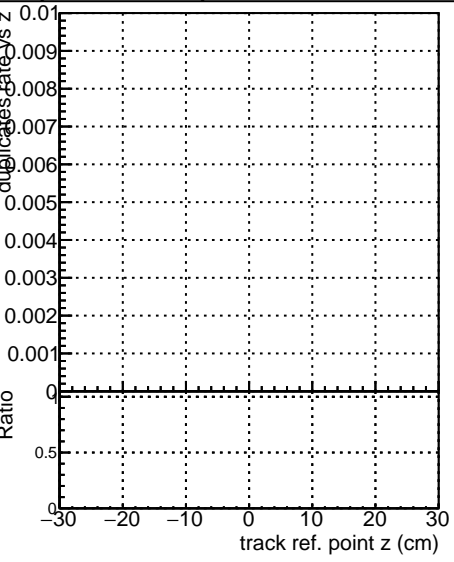

Fake rate vs vertpos

Duplicates Rate vs vertpos

Pileup rate vs vertpos

■ DQM ● mktFit ▲ Told-lowpt ◆ restrain-lowpt
▼ Told-owpt × NEWDefault + specPLess3-lowpt

Fake rate vs v

Fake rate vs. sim PV z

Duplicates Rate vs sim PV z

Pileup rate vs. sim PV z