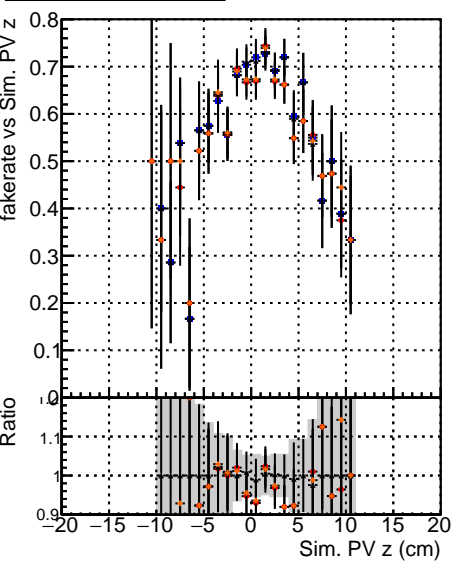

Fake rate vs vertpos

Duplicates Rate vs vertpos

Pileup rate vs vertpos

■ DQM ● mktFit ▲ Told-lowpt ◆ restrain-lowpt
▼ Told-owpt × NEWDefault + specPLess3-lowpt

Fake rate vs v

Fake rate vs. sim PV z

Duplicates Rate vs sim PV z

Pileup rate vs. sim PV z