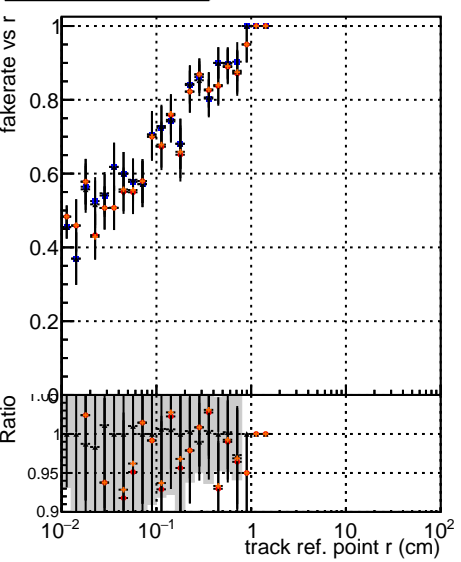

Fake rate vs vertpos

Duplicates Rate vs vertpos

Pileup rate vs vertpos

■ DQM ● mktFit ▲ Told-lowpt ◆ restrain-lowpt
▼ Told-owpt × NEWDefault + specPLess3-lowpt

Fake rate vs v

Fake rate vs. sim PV z

Duplicates Rate vs sim PV z

Pileup rate vs. sim PV z