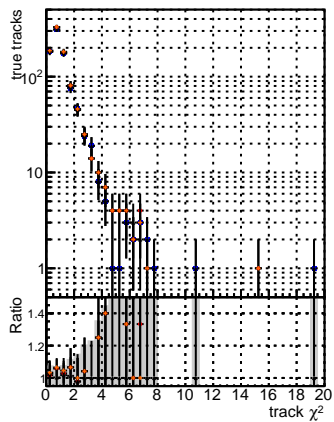

N of reco track vs. χ^2 DOM E15 Told lowpt New default spec Pless3 lowpt

N of associated (recoToSim) tracks vs normalized χ^2