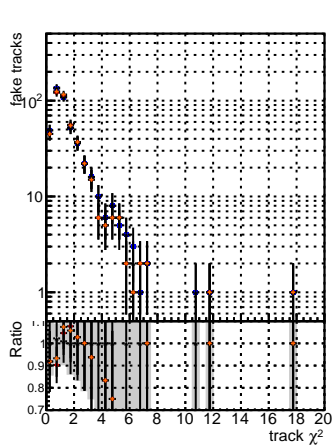

N of reco track vs. χ^2 DOM E15 Told lowpt New default spec Pless3 lowpt