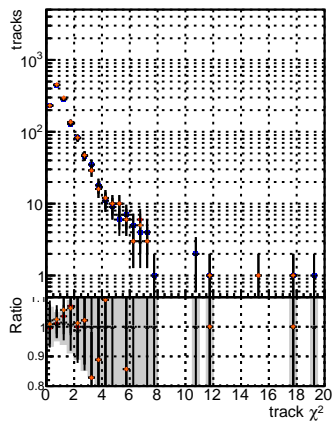

N of reco track vs. χ^2 DOM E15 Told lowpt New default spec Pless3 lowpt

N of reco track vs normalized χ^2