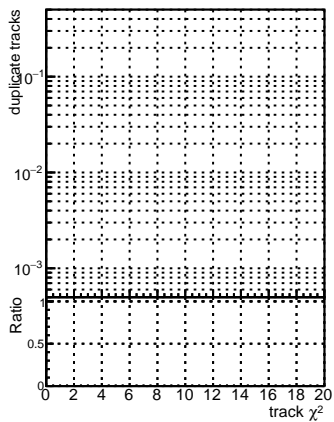

N of reco track vs. χ^2 DOM E15 Told lowpt New default spec Pless3 lowpt