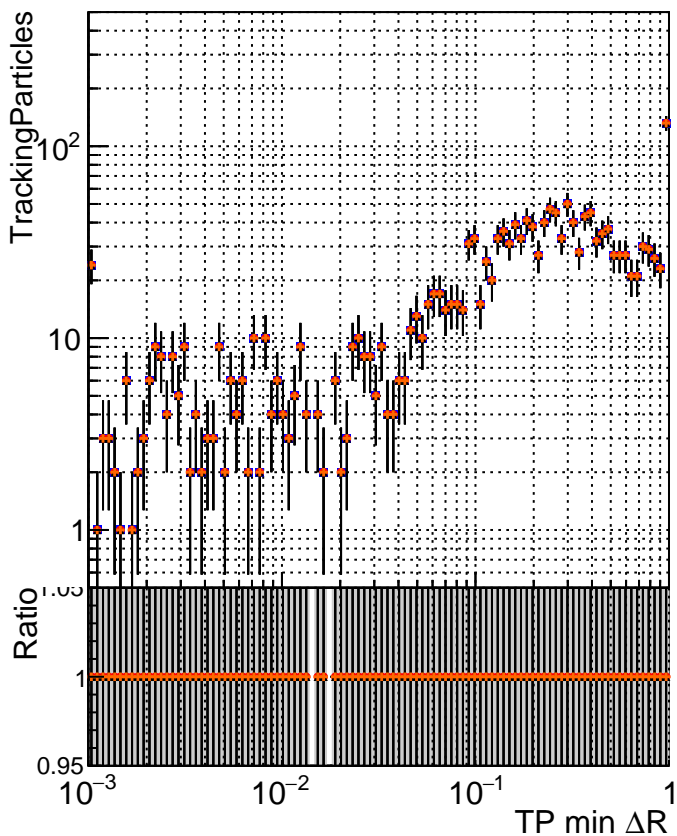

N of simulated tracks vs dR

N of associated tracks (simToReco) vs dR

N of simulated trac

- DQM\_mkFit5\_TTold-lowpt
- DQM\_mkFit\_TT\_retrain-lowpt
- ▲ DQM\_mkFit\_TTold-lowpt
- ◆ DQM\_mkFit\_TT\_NEWdefault\_specPless3-lowpt