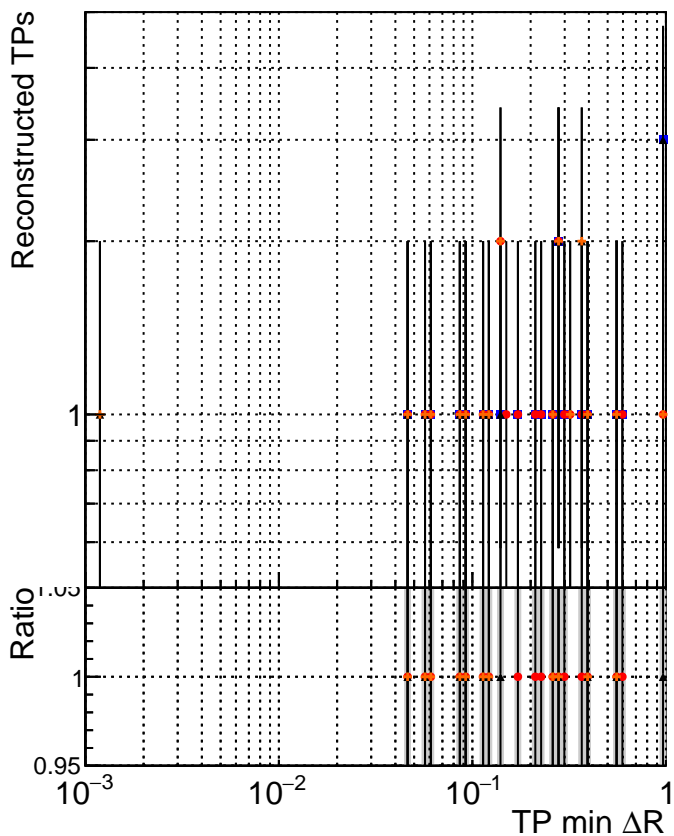

N of simulated tracks vs dR

N of associated tracks (simToReco) vs dR

N of simulated trac

- DQM\_mkFit5\_TTold-lowpt
- DQM\_mkFit\_TT\_retrain-lowpt
- ▲ DQM\_mkFit\_TTold-lowpt
- ◆ DQM\_mkFit\_TT\_NEWdefault\_specPless3-lowpt