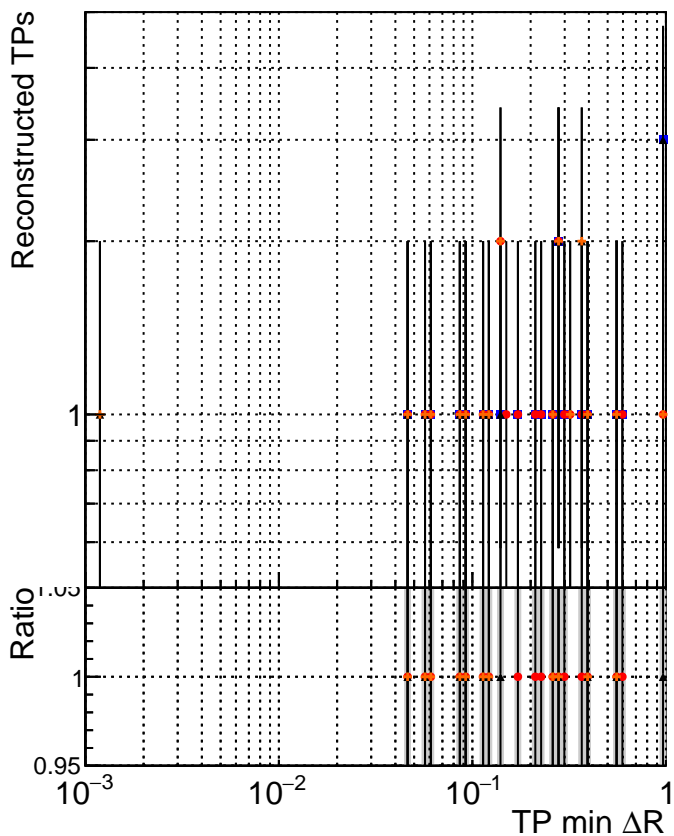

N of simulated tracks vs dR

N of associated tracks (simToReco) vs dR

N of simulated trac

- DQM_mkFit5_TTold-lowpt
- DQM_mkFit_TT_retrain-lowpt
- ▲ DQM_mkFit_TTold-lowpt
- ◆ DQM_mkFit_TT_NEWdefault_specPless3-lowpt