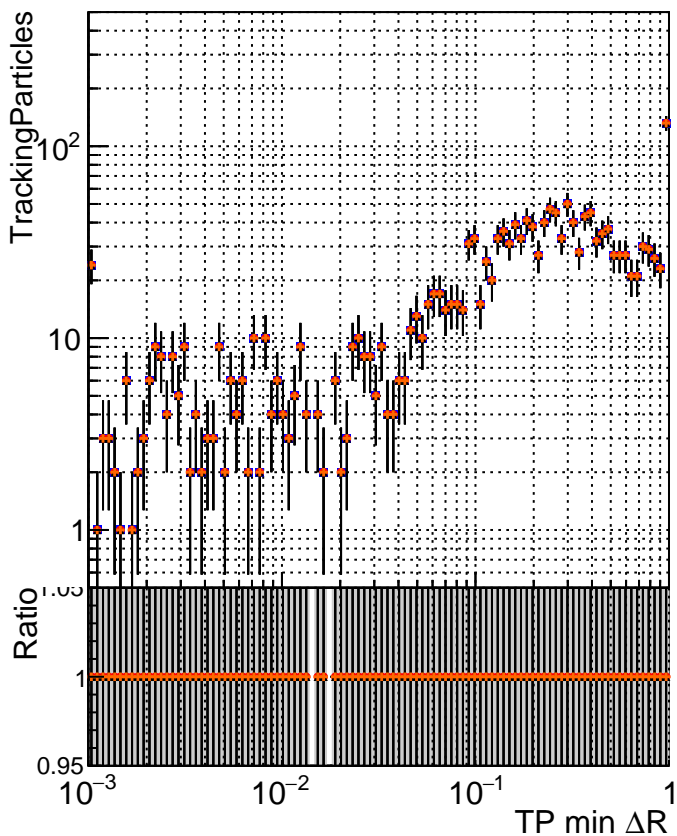

N of simulated tracks vs dR

N of associated tracks (simToReco) vs dR

N of simulated trac

- DQM_mkFit5_TTold-lowpt
- DQM_mkFit_TT_retrain-lowpt
- ▲ DQM_mkFit_TTold-lowpt
- ◆ DQM_mkFit_TT_NEWdefault_specPless3-lowpt