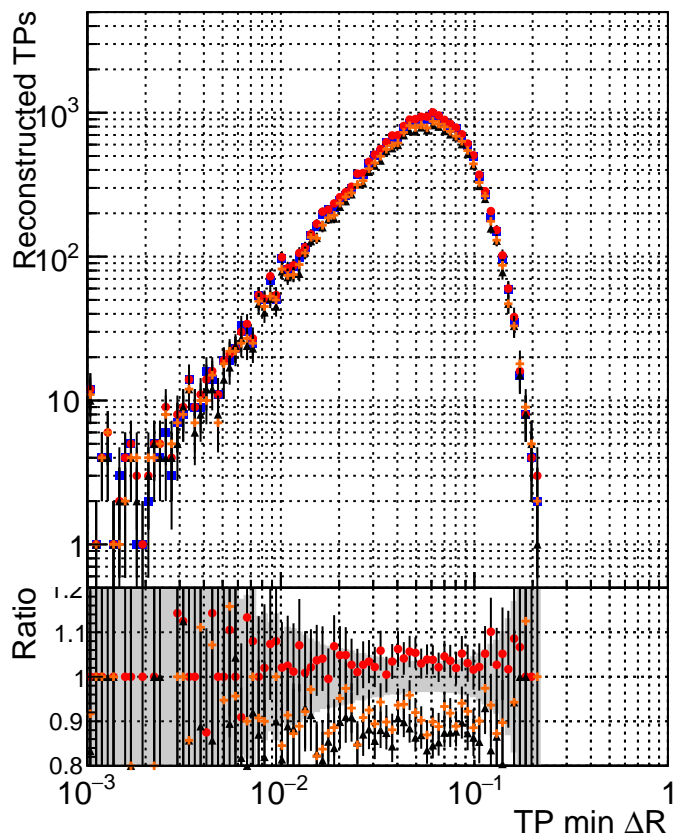

N of simulated tracks vs dR

N of associated tracks (simToReco) vs dR

N of simulated trac

- DQM_mkFit5_TTold-lowpt
- DQM_mkFit_TT_retrain-lowpt
- ▲ DQM_mkFit_TTold-lowpt
- ◆ DQM_mkFit_TT_NEWdefault_specPless3-lowpt