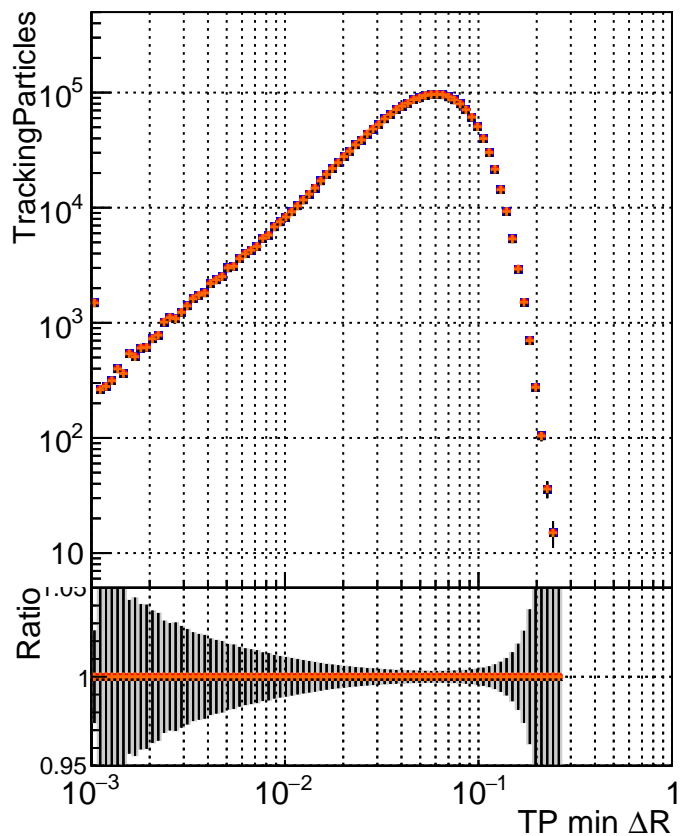

N of simulated tracks vs dR

N of associated tracks (simToReco) vs dR

N of simulated trac

- DQM_mkFit5_TTold-lowpt
- DQM_mkFit_TT_retrain-lowpt
- ▲ DQM_mkFit_TTold-lowpt
- ◆ DQM_mkFit_TT_NEWdefault_specPless3-lowpt