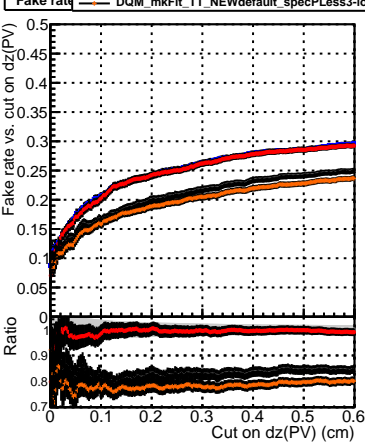

Efficiency vs. dz (PV)

Efficiency (tracking eff factorized out) vs. dz (PV)

Fake rate

- DQM_mkFit5_TTold-lowpt
- DQM_mkFit_TT_retrain-lowpt
- DQM_mkFit_TTold-lowpt
- DQM_mkFit_TT_NEWdefault_specPLess3-lowpt