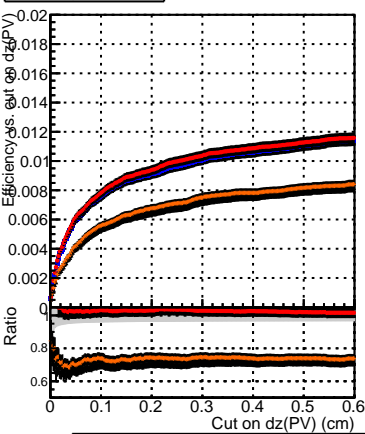

Efficiency vs. dz (PV)

Efficiency (tracking eff factorized out) vs. dz (PV)

Fake rate

- DQM_mkFit5_TTold-lowpt
- DQM_mkFit_TT_retrain-lowpt
- DQM_mkFit_TTold-lowpt
- DQM_mkFit_TT_NEWdefault_specPLess3-lowpt