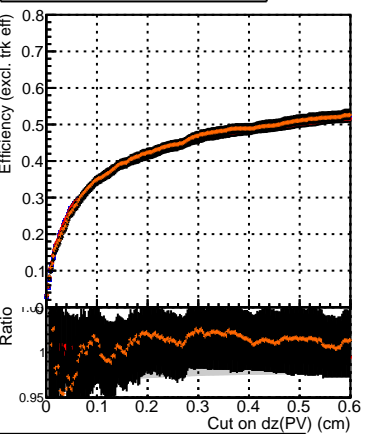

Efficiency vs. dz (PV)

Efficiency (tracking eff factorized out) vs. dz (PV)

Fake rate

- DQM_mkFit5_TTold-lowpt
- DQM_mkFit_TT_retrain-lowpt
- DQM_mkFit_TTold-lowpt
- DQM_mkFit_TT_NEWdefault_specPLess3-lowpt