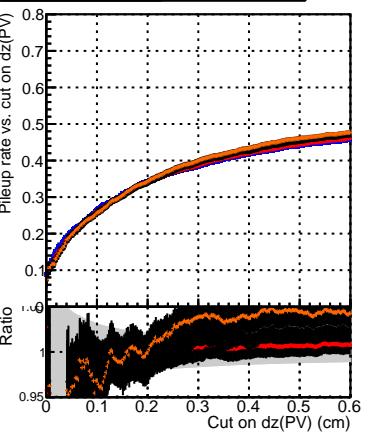

Efficiency vs. dz (PV)

Efficiency (tracking eff factorized out) vs. dz (PV)

Fake rate

- DQM_mkFit5_TTold-lowpt
- DQM_mkFit_TT_retrain-lowpt
- DQM_mkFit_TTold-lowpt
- DQM_mkFit_TT_NEWdefault_specPLess3-lowpt