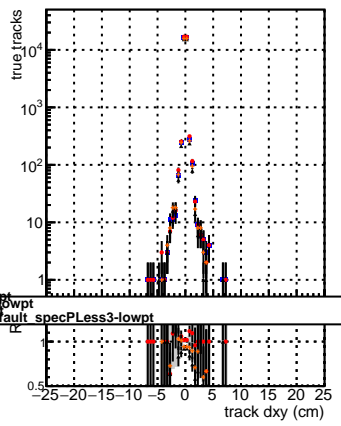

N of reco track vs dxy**N of associated (recoToSim) tracks vs dxy****N of associated (recoToSim) looper tracks vs dxy****N of associated (recoToSim) looper tracks vs dxy****N of reco track vs dz****N of associated (recoToSim) tracks vs dz****N of associated (recoToSim) looper tracks vs dz****N of associated (recoToSim) looper tracks vs dz**

BEM
 MRFIT
 NEWdefault
 specPLess3-lowpt
 fat_lowpt
 ToFatLowpt