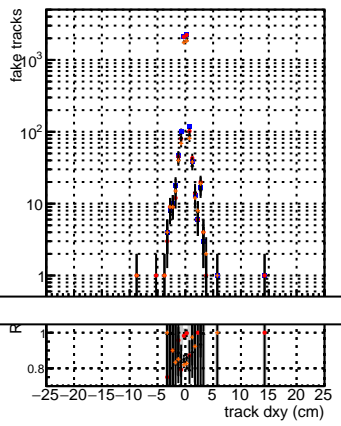

N of reco track vs dxy**N of associated (recoToSim) tracks vs dxy****N of associated (recoToSim) looper tracks vs dxy****N of associated (recoToSim) looper tracks vs dxy****N of reco track vs dz****N of associated (recoToSim) tracks vs dz****N of associated (recoToSim) looper tracks vs dz****N of associated (recoToSim) looper tracks vs dz**

BEM
 MRFIT
 NEWdefault
 specPLess3-lowpt
 fat_lowpt
 ToFatLowpt