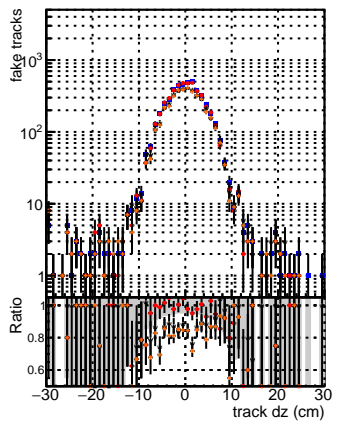

N of reco track vs dxy**N of associated (recoToSim) tracks vs dxy****N of associated (recoToSim) looper tracks vs dxy****N of associated (recoToSim) looper tracks vs dxy****N of reco track vs dz****N of associated (recoToSim) tracks vs dz****N of associated (recoToSim) looper tracks vs dz****N of associated (recoToSim) looper tracks vs dz**

BEM
 MRFIT
 NEWdefault
 specPLess3-lowpt
 fat_lowpt
 ToFatLowpt