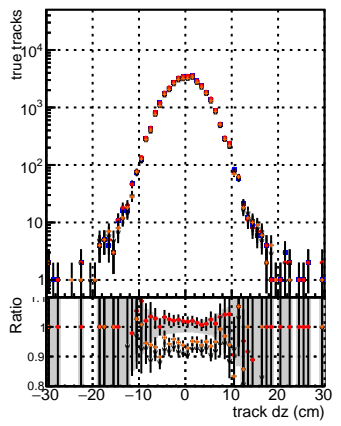

N of reco track vs dxy**N of associated (recoToSim) tracks vs dxy****N of associated (recoToSim) looper tracks vs dxy****N of associated (recoToSim) looper tracks vs dxy****N of reco track vs dz****N of associated (recoToSim) tracks vs dz****N of associated (recoToSim) looper tracks vs dz****N of associated (recoToSim) looper tracks vs dz**

BEM
 MRFIT
 NEWdefault
 specPLess3-lowpt
 fat_lowpt
 ToFatLowpt