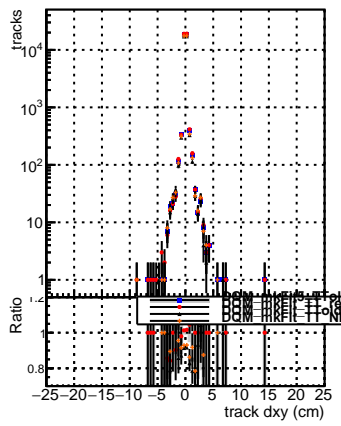

N of reco track vs dxy**N of associated (recoToSim) tracks vs dxy****N of associated (recoToSim) looper tracks vs dxy****N of associated (recoToSim) looper tracks vs dxy****N of reco track vs dz****N of associated (recoToSim) tracks vs dz****N of associated (recoToSim) looper tracks vs dz****N of associated (recoToSim) looper tracks vs dz**

BEM
 MRFIT
 NEWdefault
 specPLess3-lowpt
 fat_lowpt
 ToFatLowpt