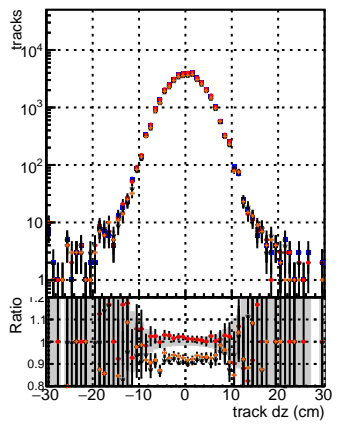

N of reco track vs dxy**N of associated (recoToSim) tracks vs dxy****N of associated (recoToSim) looper tracks vs dxy****N of associated (recoToSim) looper tracks vs dxy****N of reco track vs dz****N of associated (recoToSim) tracks vs dz****N of associated (recoToSim) looper tracks vs dz****N of associated (recoToSim) looper tracks vs dz**

BEM
 MRFIT
 NEWdefault
 specPLess3-lowpt
 fat_lowpt
 ToFatLowpt