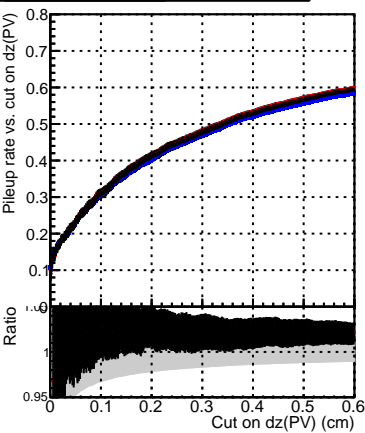

Efficiency vs. dz (PV)

Efficiency (tracking eff factorized out) vs. dz (PV)

Fake rate

— DQM_mkFit5_TTold-lowpt
— DQM_mkFit_TT_retrain-lowpt
— DQM_mkFit_TT_NEWdefault_specPLess3-lowpt