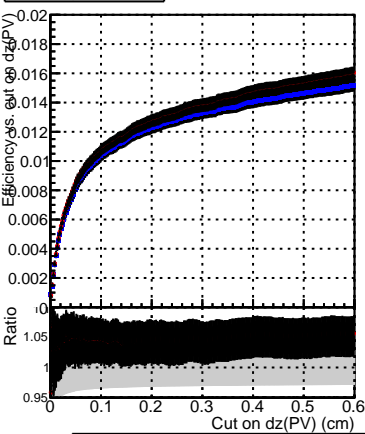

Efficiency vs. dz (PV)

Efficiency (tracking eff factorized out) vs. dz (PV)

Fake rate

— DQM_mkFit5_TTold-lowpt
— DQM_mkFit_TT_retrain-lowpt
— DQM_mkFit_TT_NEWdefault_specPLess3-lowpt