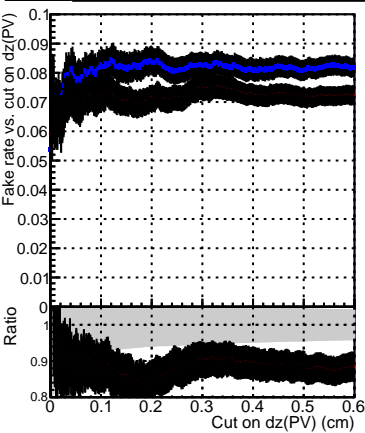

Efficiency vs. dz (PV)

Efficiency (tracking eff factorized out) vs. dz (PV)

Fake rate

— DQM_mkFit5_TTold-lowpt
— DQM_mkFit_TT_retrain-lowpt
— DQM_mkFit_TT_NEWdefault_specPLess3-lowpt