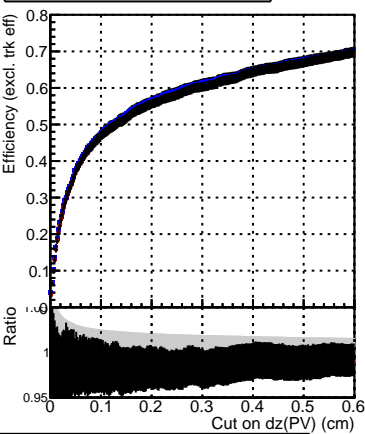

Efficiency vs. dz (PV)

Efficiency (tracking eff factorized out) vs. dz (PV)

Fake rate

— DQM_mkFit5_TTold-lowpt
— DQM_mkFit_TT_retrain-lowpt
— DQM_mkFit_TT_NEWdefault_specPLess3-lowpt