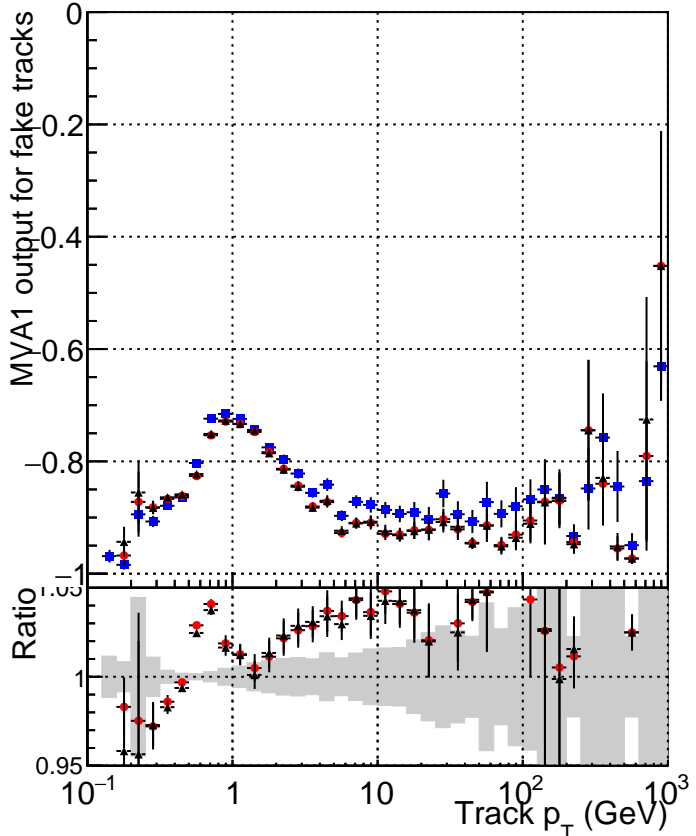

MVA1 of associated tracks (recoToSim) vs. track p_T

MVA1 of non-associated tracks (recoToSim) vs. track p_T

MVA1 of associated tracks (recoToSim) vs. track η

MVA1 of non-associated tracks (recoToSim) vs. track η

- DQM_mkFit5_TTold-lowpt
- DQM_mkFit_TT_retrain-lowpt
- ▲ DQM_mkFit_TT_NEWdefault_specPLess3-lowpt