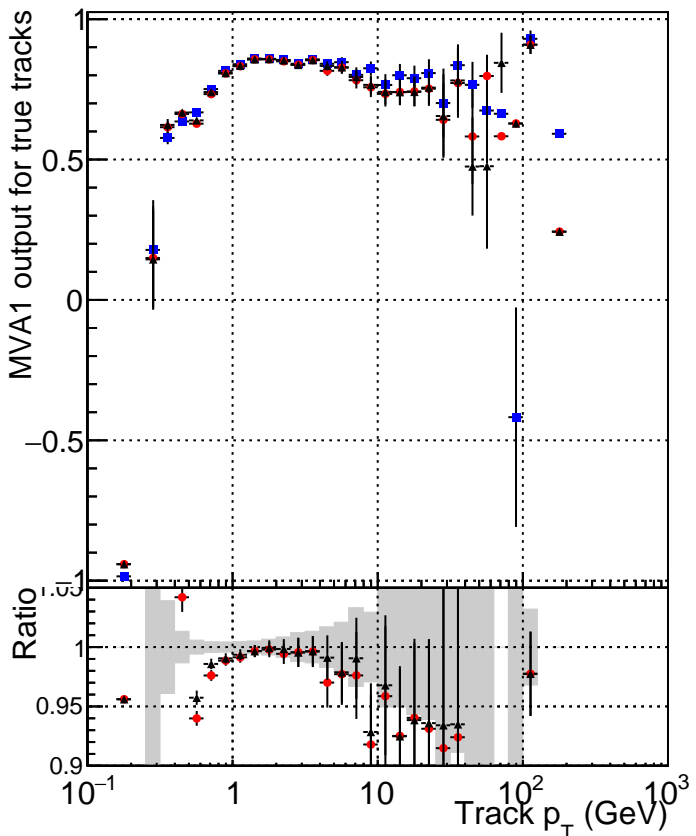

MVA1 of associated tracks (recoToSim) vs. track p_T

MVA1 of non-associated tracks (recoToSim) vs. track p_T

MVA1 of associated tracks (recoToSim) vs. track η

MVA1 of non-associated tracks (recoToSim) vs. track η

- DQM_mkFit5_TTold-lowpt
- DQM_mkFit_TT_retrain-lowpt
- ▲ DQM_mkFit_TT_NEWdefault_specPLess3-lowpt