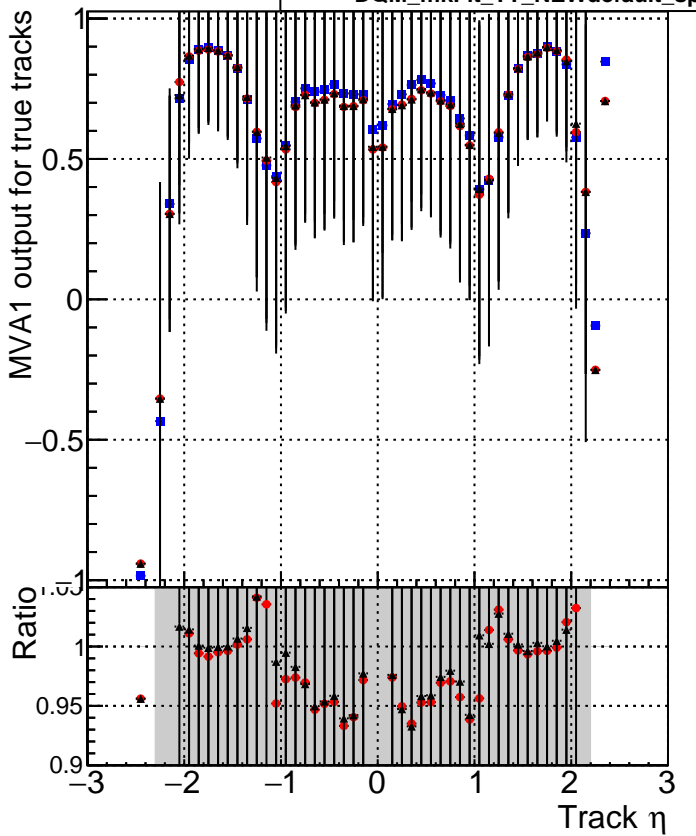

MVA1 of associated tracks (recoToSim) vs. track p_T

MVA1 of non-associated tracks (recoToSim) vs. track p_T

MVA1 of associated tracks (recoToSim) vs. track η

MVA1 of non-associated tracks (recoToSim) vs. track η

- DQM_mkFit5_TTold-lowpt
- DQM_mkFit_TT_retrain-lowpt
- ▲ DQM_mkFit_TT_NEWdefault_specPLess3-lowpt