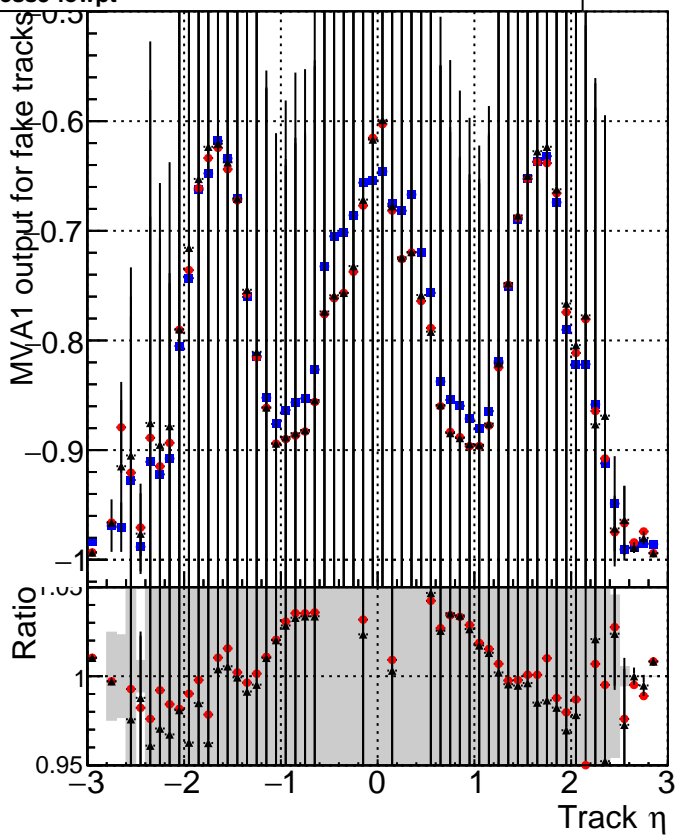

MVA1 of associated tracks (recoToSim) vs. track p_T

MVA1 of non-associated tracks (recoToSim) vs. track p_T

MVA1 of associated tracks (recoToSim) vs. track η

MVA1 of non-associated tracks (recoToSim) vs. track η

- DQM_mkFit5_TTold-lowpt
- DQM_mkFit_TT_retrain-lowpt
- ▲ DQM_mkFit_TT_NEWdefault_specPLess3-lowpt