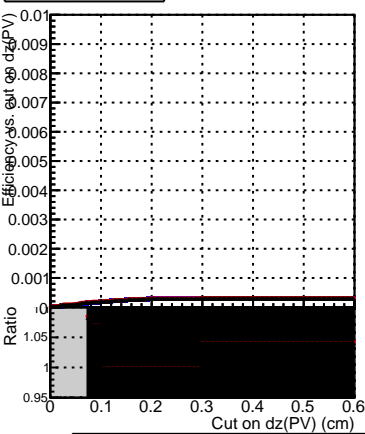

Efficiency vs. dz (PV)

Efficiency (tracking eff factorized out) vs. dz (PV)

Fake rate

- DQM_mkFit5_TTold-lowpt
- DQM_mkFit_TT_retrain-lowpt
- DQM_mkFit_TT_NEWdefault_specPLess3-lowpt