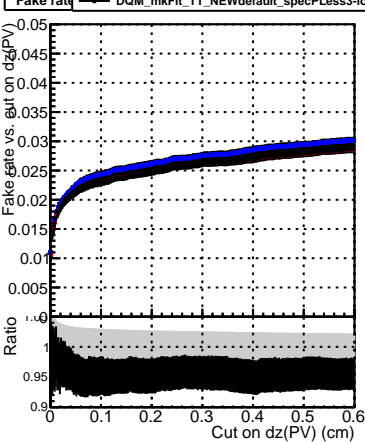

Efficiency vs. dz (PV)

Efficiency (tracking eff factorized out) vs. dz (PV)

Fake rate

- DQM_mkFit5_TTold-lowpt
- DQM_mkFit_TT_retrain-lowpt
- DQM_mkFit_TT_NEWdefault_specPLess3-lowpt