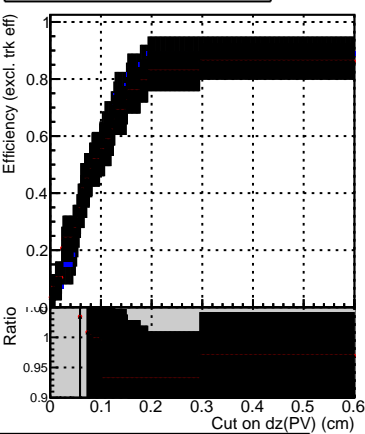

Efficiency vs. dz (PV)

Efficiency (tracking eff factorized out) vs. dz (PV)

Fake rate

- DQM_mkFit5_TTold-lowpt
- DQM_mkFit_TT_retrain-lowpt
- DQM_mkFit_TT_NEWdefault_specPLess3-lowpt