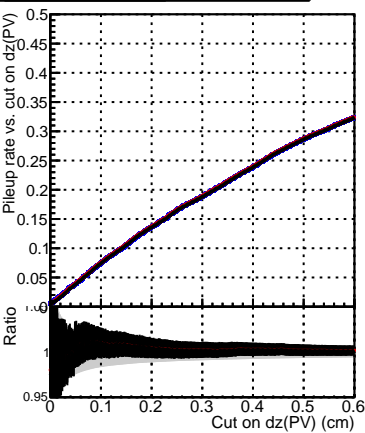

Efficiency vs. dz (PV)

Efficiency (tracking eff factorized out) vs. dz (PV)

Fake rate

- DQM_mkFit5_TTold-lowpt
- DQM_mkFit_TT_retrain-lowpt
- DQM_mkFit_TT_NEWdefault_specPLess3-lowpt