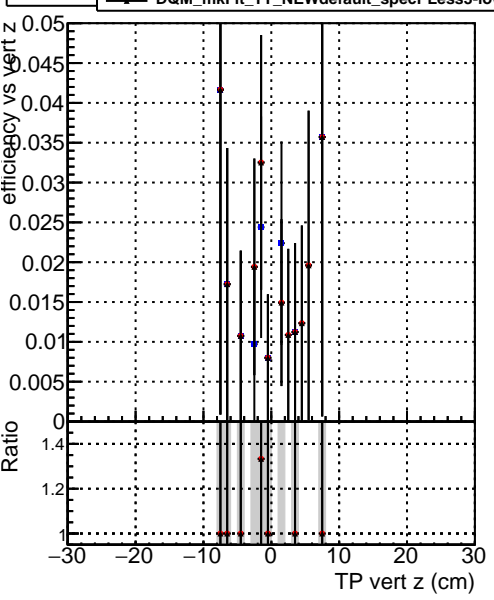

Efficiency vs vertpos

Efficiency vs vert z

- DQM_mkFit5_TTold-lowpt
- DQM_mkFit_TT_retrain-lowpt
- DQM_mkFit_TT_NEWdefault_specPLess3-lowpt

Efficiency vs. sim PV z