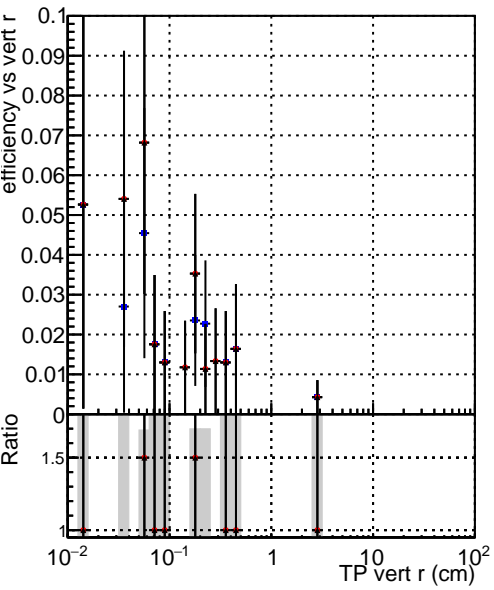

Efficiency vs vertpos

Efficiency vs vert z

- DQM_mkFit5_TTold-lowpt
- DQM_mkFit_TT_retrain-lowpt
- DQM_mkFit_TT_NEWdefault_specPLess3-lowpt

Efficiency vs. sim PV z