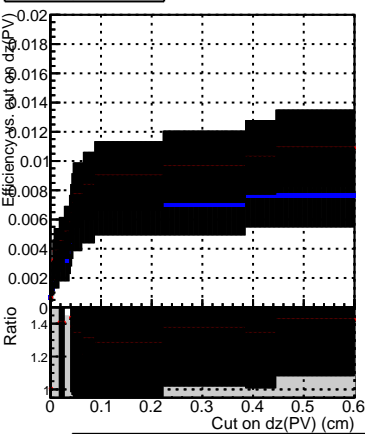

Efficiency vs. dz (PV)

Efficiency (tracking eff factorized out) vs. dz (PV)

- DQM_mkFit5_TTold-lowpt
- DQM_mkFit_TT_retrain-lowpt
- ▲— DQM_mkFit_TT_NEWdefault_specPless3-lowpt