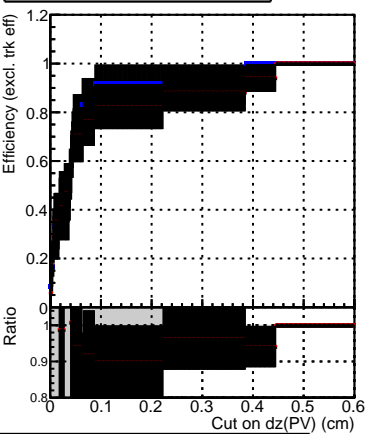

Efficiency vs. dz (PV)

Efficiency (tracking eff factorized out) vs. dz (PV)

- DQM_mkFit5_TTold-lowpt
- DQM_mkFit_TT_retrain-lowpt
- ▲— DQM_mkFit_TT_NEWdefault_specPless3-lowpt