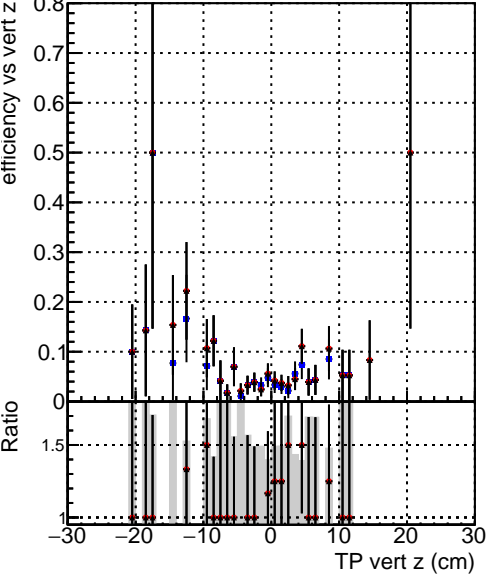

Efficiency vs vertpos

Efficiency vs vert z

- DQM_mkFit5_TTold-lowpt
- DQM_mkFit_TT_retrain-lowpt
- DQM_mkFit_TT_NEWdefault_specPless3-lowpt

Efficiency vs. sim PV z