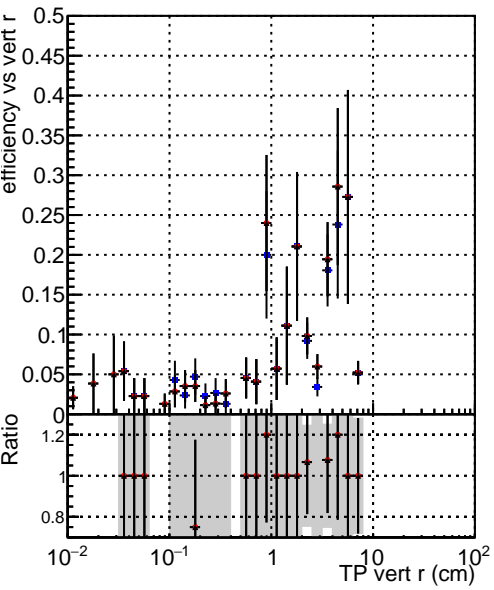

Efficiency vs vertpos

Efficiency vs vert z

- DQM_mkFit5_TTold-lowpt
- DQM_mkFit_TT_retrain-lowpt
- DQM_mkFit_TT_NEWdefault_specPless3-lowpt

Efficiency vs. sim PV z