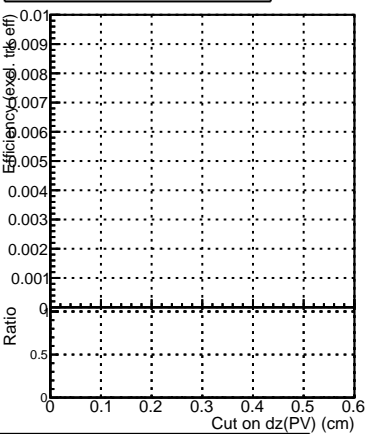

Efficiency vs. dz (PV)

Efficiency (tracking eff factorized out) vs. dz (PV)

- DQM\_mkFit5\_TTold-lowpt
- DQM\_mkFit\_TT\_retrain-lowpt
- DQM\_mkFit\_TT\_NEWdefault\_specPLess3-lowpt

Fake rate