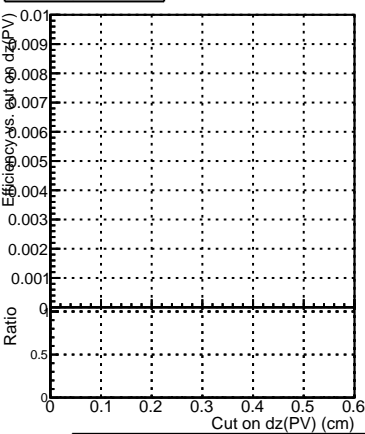

Efficiency vs. dz (PV)

Efficiency (tracking eff factorized out) vs. dz (PV)

- DQM\_mkFit5\_TTold-lowpt
- DQM\_mkFit\_TT\_retrain-lowpt
- DQM\_mkFit\_TT\_NEWdefault\_specPLess3-lowpt

Fake rate