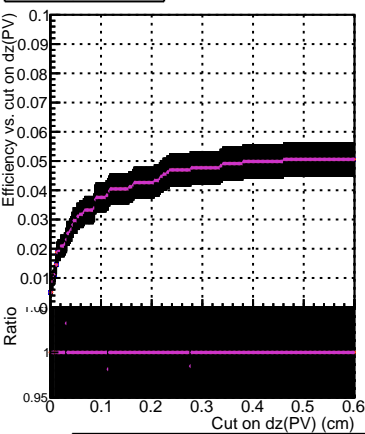

Efficiency vs. dz (PV)

Efficiency (tracking eff factorized out) vs. dz (PV)

- DQM\_mkFit\_XiminusNOPU\_NEWdefault
- DQM\_mkFit\_XiminusNOPU\_NEWdefault\_specPLess1
- DQM\_mkFit\_XiminusNOPU\_NEWdefault\_specPLess2
- DQM\_mkFit\_XiminusNOPU\_NEWdefault\_specPLess3
- DQM\_mkFit\_XiminusNOPU\_NEWdefault\_specPLess4