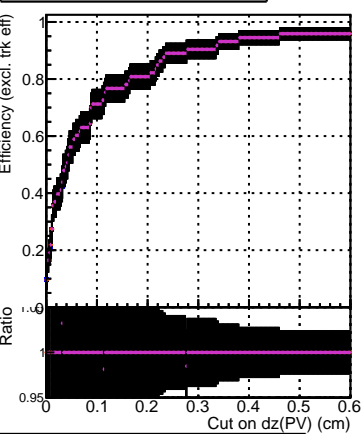

Efficiency vs. dz (PV)

Efficiency (tracking eff factorized out) vs. dz (PV)

- DQM\_mkFit\_XiminusNOPU\_NEWdefault
- DQM\_mkFit\_XiminusNOPU\_NEWdefault\_specPLess1
- DQM\_mkFit\_XiminusNOPU\_NEWdefault\_specPLess2
- DQM\_mkFit\_XiminusNOPU\_NEWdefault\_specPLess3
- DQM\_mkFit\_XiminusNOPU\_NEWdefault\_specPLess4