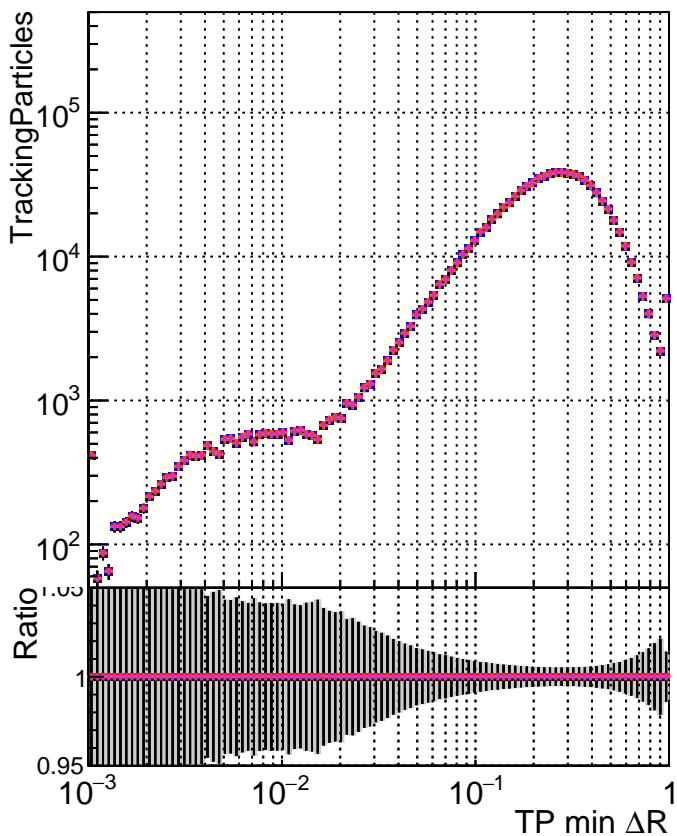

N of simulated tracks vs dR

N of associated tracks (simToReco) vs dR

N of simulated tracks

- DQM_mkFit_XiminusNOPU_NEWdefault
- DQM_mkFit_XiminusNOPU_NEWdefault_specPless1
- DQM_mkFit_XiminusNOPU_NEWdefault_specPless2
- DQM_mkFit_XiminusNOPU_NEWdefault_specPless3
- DQM_mkFit_XiminusNOPU_NEWdefault_specPless4