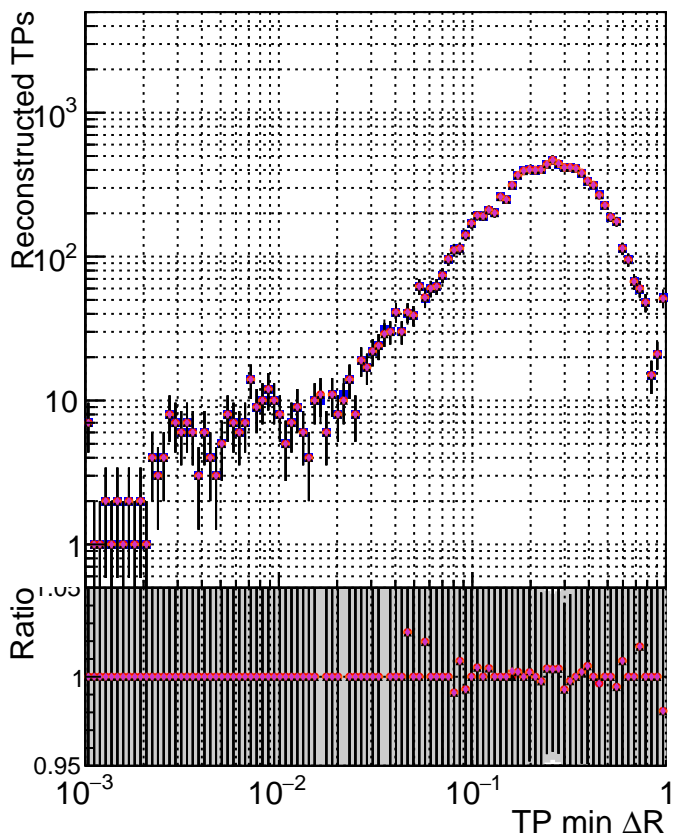

N of simulated tracks vs dR

N of associated tracks (simToReco) vs dR

N of simulated tracks

- DQM_mkFit_XiminusNOPU_NEWdefault
- DQM_mkFit_XiminusNOPU_NEWdefault_specPless1
- DQM_mkFit_XiminusNOPU_NEWdefault_specPless2
- DQM_mkFit_XiminusNOPU_NEWdefault_specPless3
- DQM_mkFit_XiminusNOPU_NEWdefault_specPless4