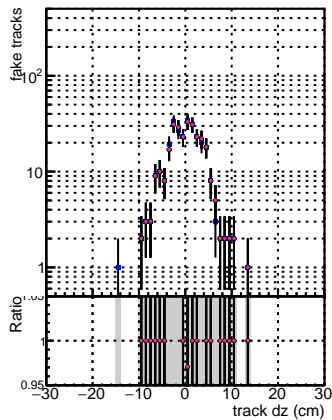

N of reco track vs dxy

N of associated (recoToSim) tracks vs dxy

N of associated (recoToSim) looper tracks vs dxy

N of reco track vs dz

N of associated (recoToSim) tracks vs dz

N of associated (recoToSim) looper tracks vs dz