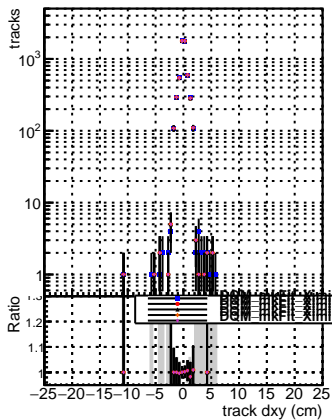

N of reco track vs dxy

N of associated (recoToSim) tracks vs dxy

N of associated (recoToSim) looper tracks vs dxy

N of reco track vs dz

N of associated (recoToSim) tracks vs dz

N of associated (recoToSim) looper tracks vs dz