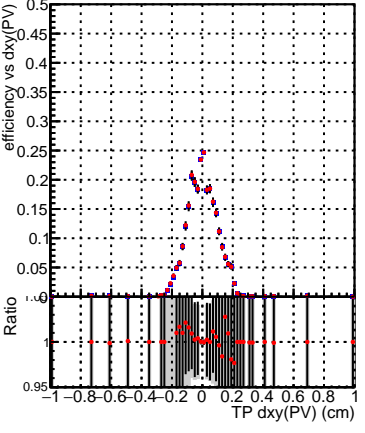

Efficiency vs Dxy(PV)

Efficiency vs Dxy(PV) plot showing efficiency vs dxy(PV) and Ratio vs TP dxy(PV) (cm). Legend: DQM_mkFit_XiminusNOPU_NEWdefault (blue squares), DQM_mkFit_XiminusNOPU_OLD6iters (red circles).

Efficiency vs Dz(PV)

Efficiency vs Dz(PV)