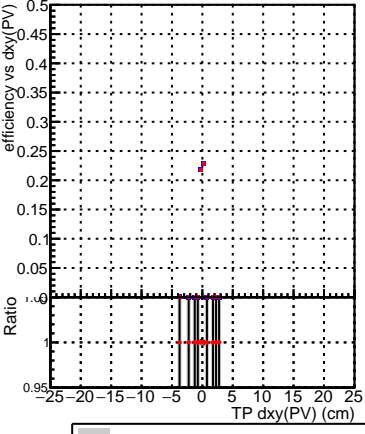

Efficiency vs Dxy(PV)

Efficiency vs Dxy(PV) plot showing efficiency vs dxy(PV) and Ratio vs TP dxy(PV) (cm). Legend: DQM_mkFit_XiminusNOPU_NEWdefault (blue squares), DQM_mkFit_XiminusNOPU_OLD6iters (red circles).

Efficiency vs Dz(PV)

Efficiency vs Dz(PV)