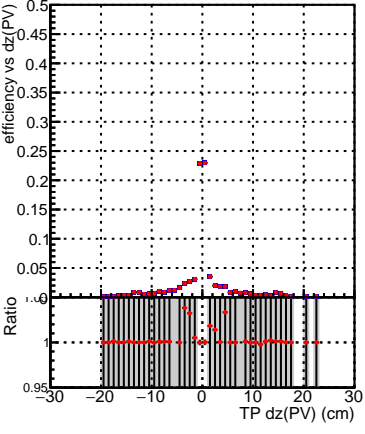

Efficiency vs Dxy(PV)

Efficiency vs Dxy(PV) plot showing efficiency vs dxy(PV) and Ratio vs TP dxy(PV) (cm). Legend: DQM_mkFit_XiminusNOPU_NEWdefault (blue squares), DQM_mkFit_XiminusNOPU_OLD6iters (red circles).

Efficiency vs Dz(PV)

Efficiency vs Dz(PV)