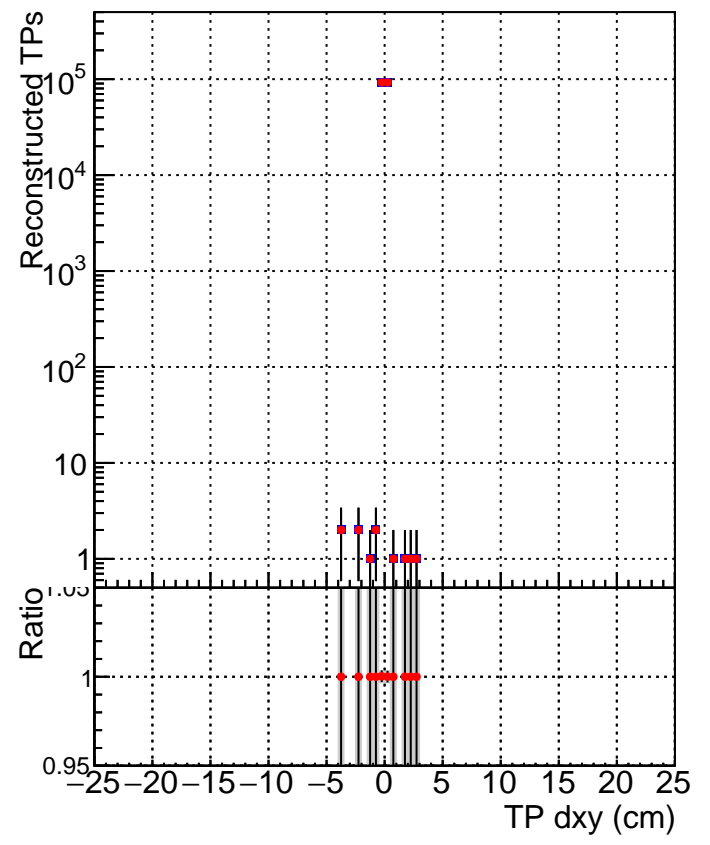

N of simulated tracks vs dxy

N of associated tracks (simToReco) vs dxy

N of simulated track

—■ DQM_mkFit_XiminusNOPU_NEWdefault
—● DQM_mkFit_XiminusNOPU_OLD6iters