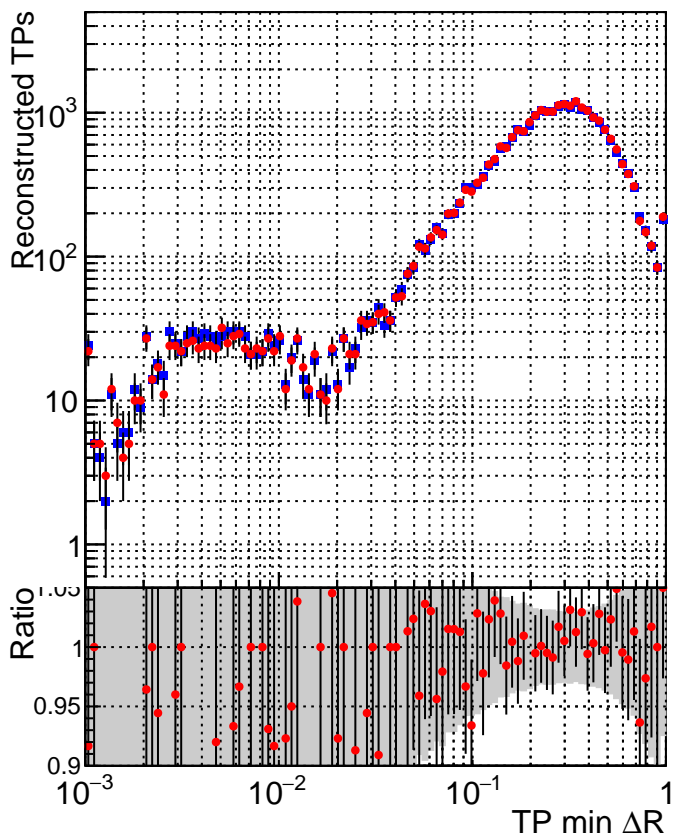

N of simulated tracks vs dR

N of associated tracks (simToReco) vs dR

N of simulated tracks

- DQM_mkFit_XiminusNOPU_NEWdefault
- DQM_mkFit_XiminusNOPU_OLD6iters