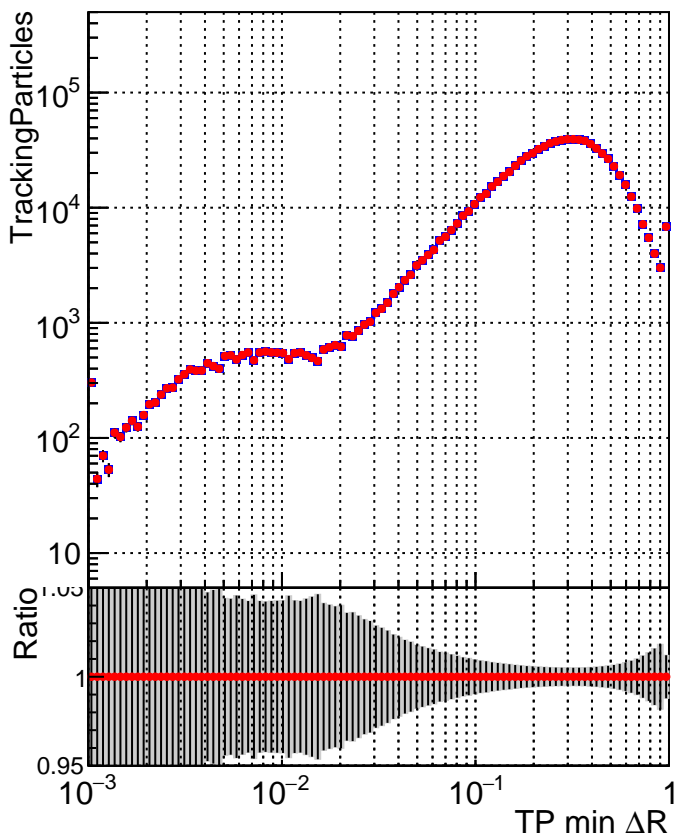

N of simulated tracks vs dR

N of associated tracks (simToReco) vs dR

N of simulated tracks

- DQM_mkFit_XiminusNOPU_NEWdefault
- DQM_mkFit_XiminusNOPU_OLD6iters