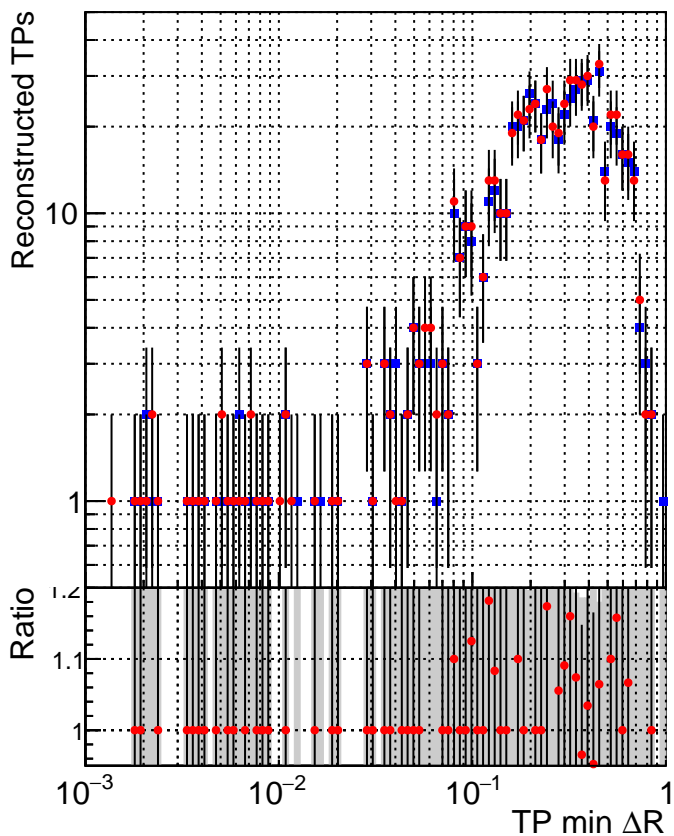

N of simulated tracks vs dR

N of associated tracks (simToReco) vs dR

N of simulated tracks

- DQM_mkFit_XiminusNOPU_NEWdefault
- DQM_mkFit_XiminusNOPU_OLD6iters