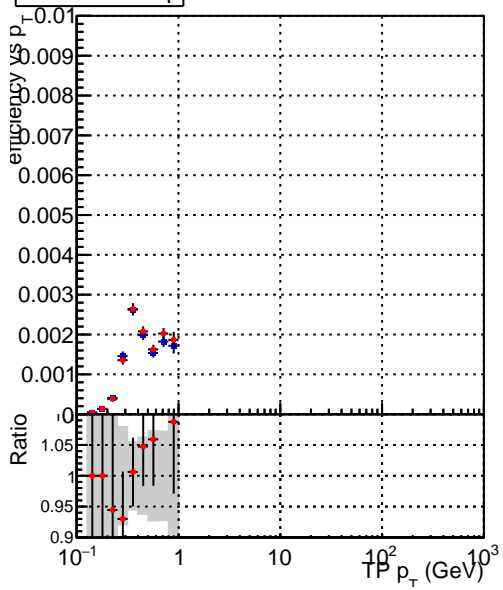

Efficiency vs p_T 

Legend:

- DQM_mkFit_XiminusNOPU_NEWdefault
- DQM_mkFit_XiminusNOPU_OLD6iters

**Efficiency vs ϕ** 