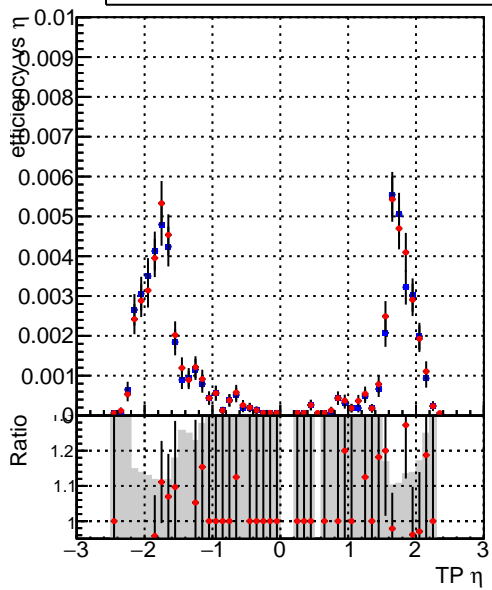

Efficiency vs p_T 

Legend:

- DQM_mkFit_XiminusNOPU_NEWdefault
- DQM_mkFit_XiminusNOPU_OLD6iters

**Efficiency vs ϕ** 