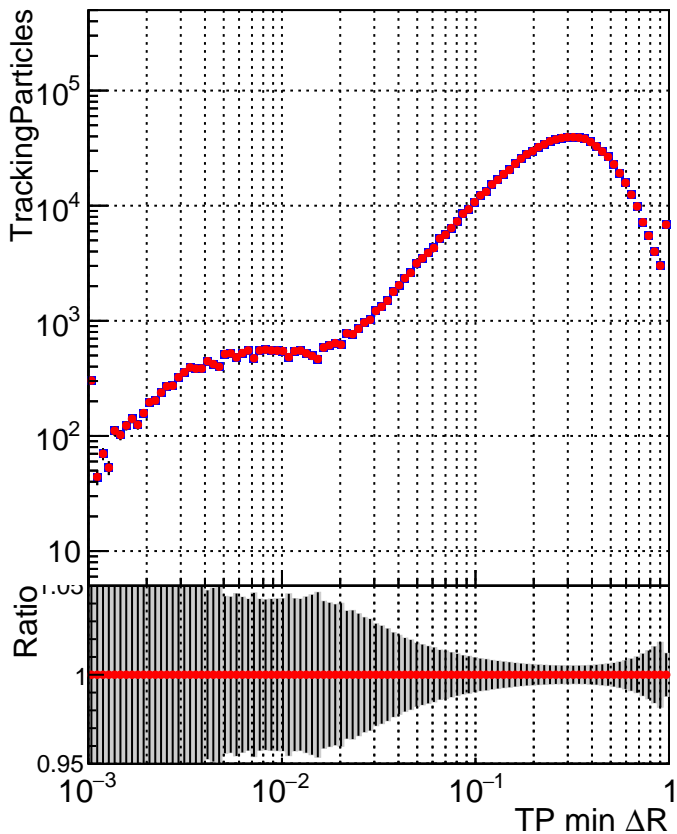

N of simulated tracks vs dR

N of associated tracks (simToReco) vs dR

N of simulated tracks

- DQM_mkFit_XiminusNOPU_NEWdefault
- DQM_mkFit_XiminusNOPU_OLD6iters