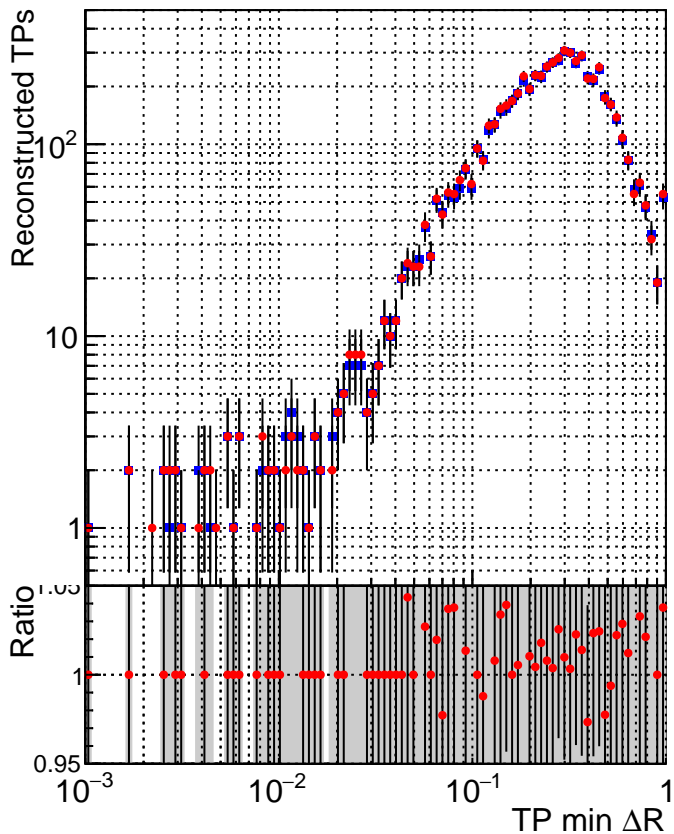

N of simulated tracks vs dR

N of associated tracks (simToReco) vs dR

N of simulated tracks

- DQM_mkFit_XiminusNOPU_NEWdefault
- DQM_mkFit_XiminusNOPU_OLD6iters