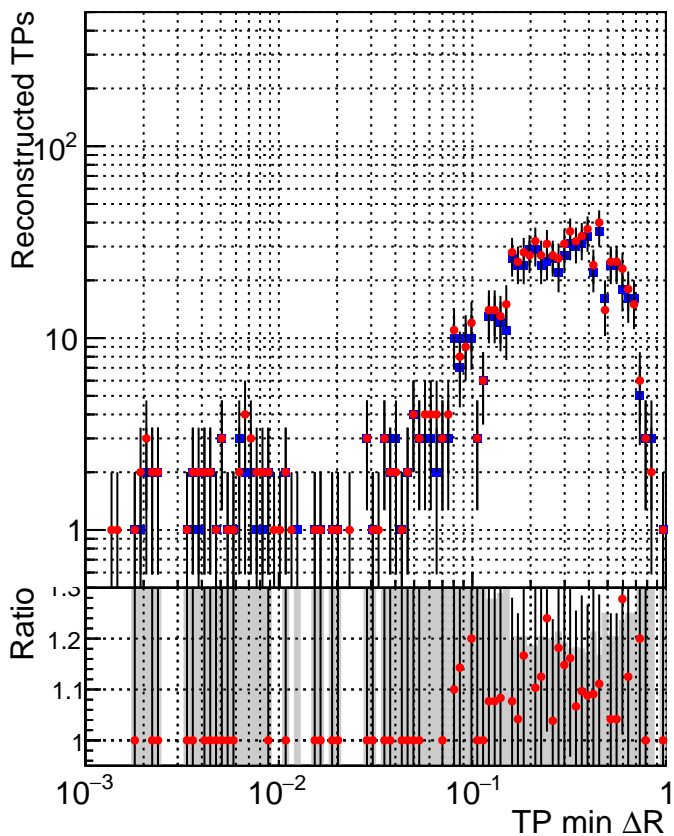

N of simulated tracks vs dR

N of associated tracks (simToReco) vs dR

N of simulated tracks

- DQM_mkFit_XiminusNOPU_NEWdefault
- DQM_mkFit_XiminusNOPU_OLD6iters