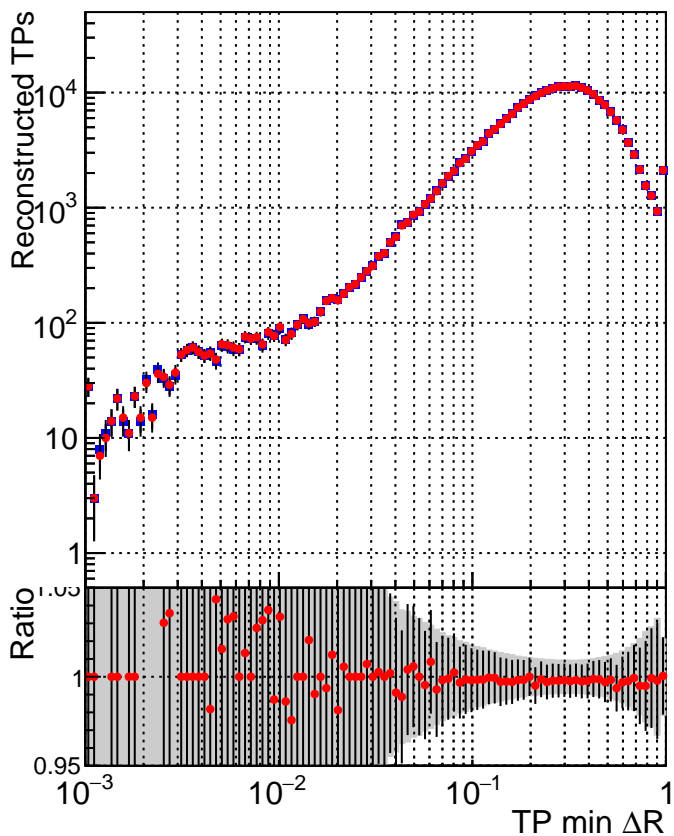

N of simulated tracks vs dR

N of associated tracks (simToReco) vs dR

N of simulated tracks

- DQM_mkFit_XiminusNOPU_NEWdefault
- DQM_mkFit_XiminusNOPU_OLD6iters