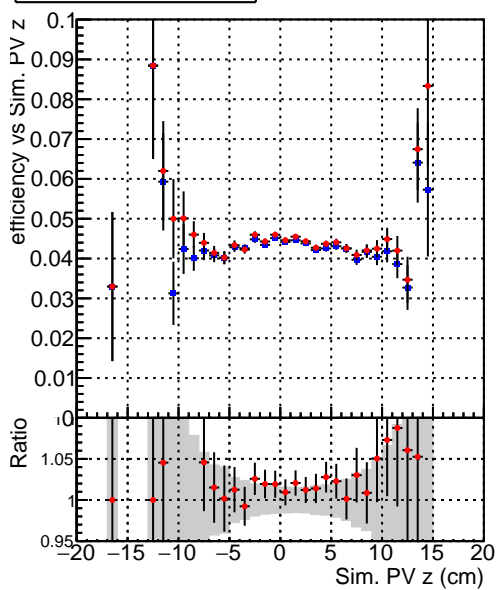

Efficiency vs vertpos

Efficiency vs vert z

Efficiency vs. sim PV z

Legend for the plots above:  
—■— DQM\_mkFit\_XiminusNOPU\_NEWdefault  
—●— DQM\_mkFit\_XiminusNOPU\_OLD6iters