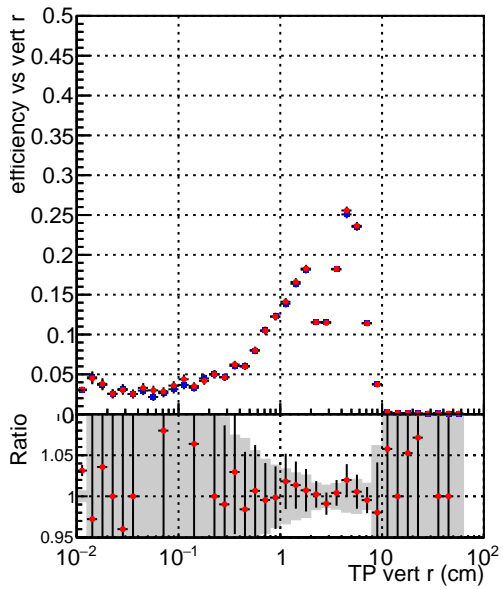

Efficiency vs vertpos

Efficiency vs vert z

Efficiency vs. sim PV z

Legend for the plots above:  
—■— DQM\_mkFit\_XiminusNOPU\_NEWdefault  
—●— DQM\_mkFit\_XiminusNOPU\_OLD6iters