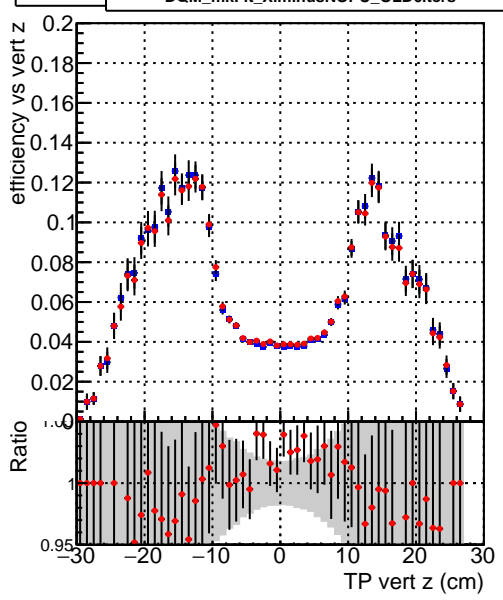

Efficiency vs vertpos

Efficiency vs vert z

Efficiency vs. sim PV z

Legend for the plots above:  
—■— DQM\_mkFit\_XiminusNOPU\_NEWdefault  
—●— DQM\_mkFit\_XiminusNOPU\_OLD6iters