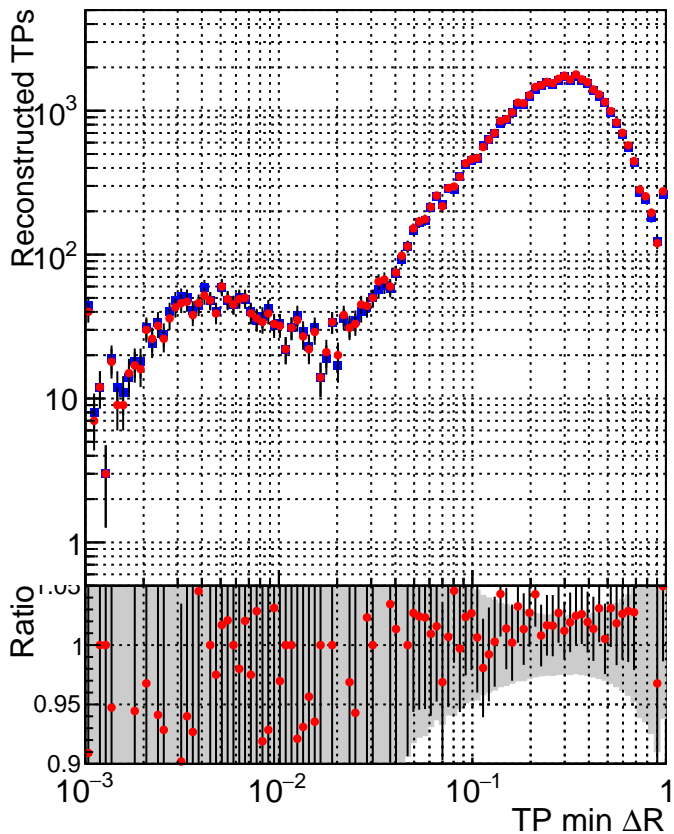

N of simulated tracks vs dR

N of associated tracks (simToReco) vs dR

N of simulated trac

- DQM_mkFit_XiminusNOPU_NEWdefault
- DQM_mkFit_XiminusNOPU_OLD6iters