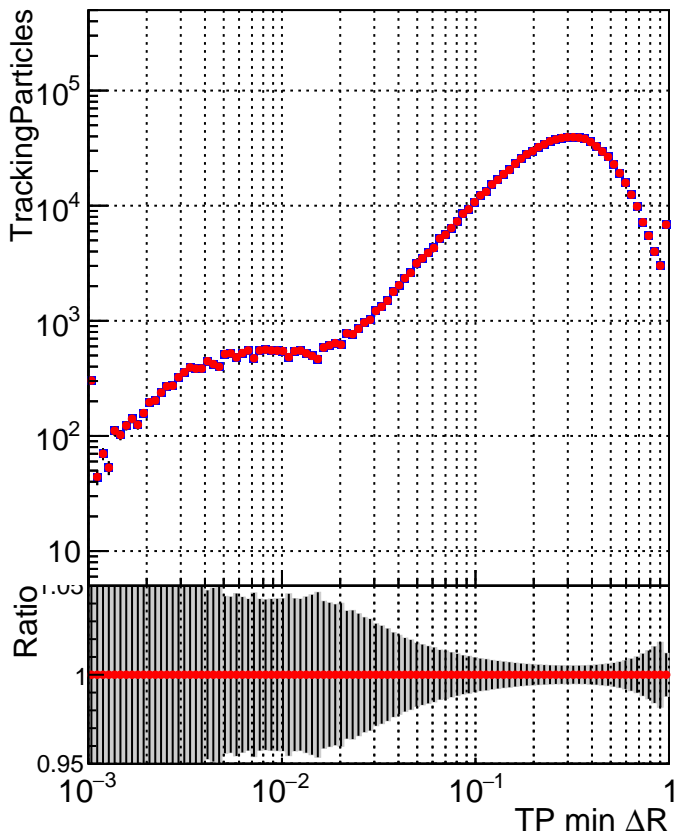

N of simulated tracks vs dR

N of associated tracks (simToReco) vs dR

N of simulated trac

- DQM_mkFit_XiminusNOPU_NEWdefault
- DQM_mkFit_XiminusNOPU_OLD6iters