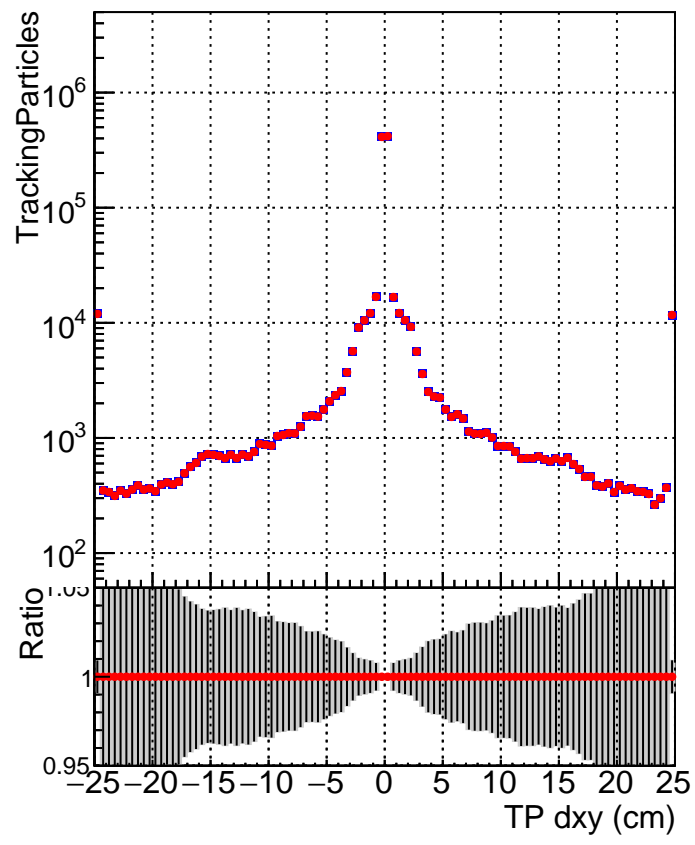

N of simulated tracks vs dxy

N of associated tracks (simToReco) vs dxy

N of simulated track

—■ DQM_mkFit_XiminusNOPU_NEWdefault
—● DQM_mkFit_XiminusNOPU_OLD6iters