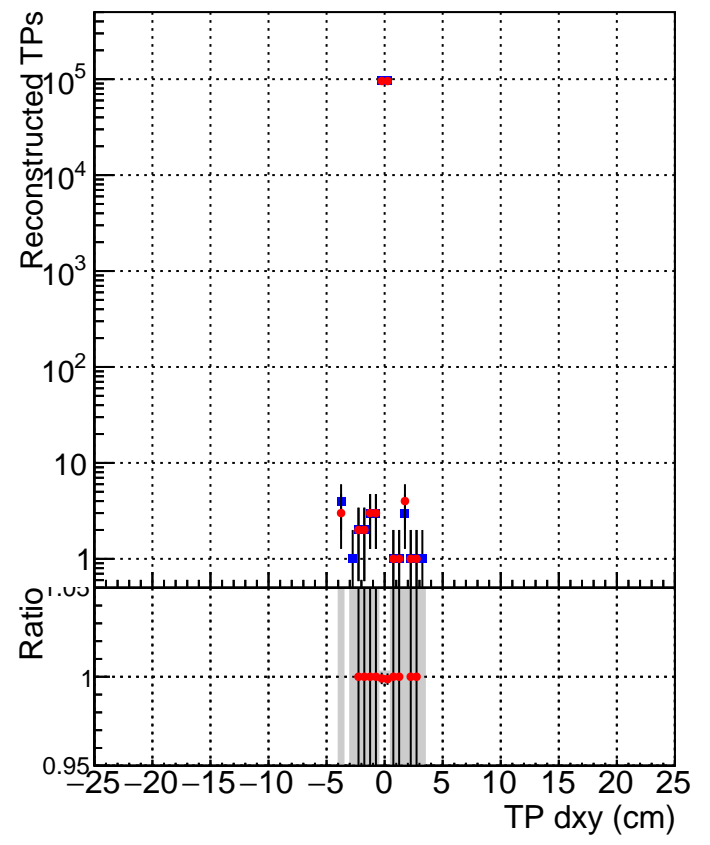

N of simulated tracks vs dxy

N of associated tracks (simToReco) vs dxy

N of simulated track

—■ DQM_mkFit_XiminusNOPU_NEWdefault
—● DQM_mkFit_XiminusNOPU_OLD6iters