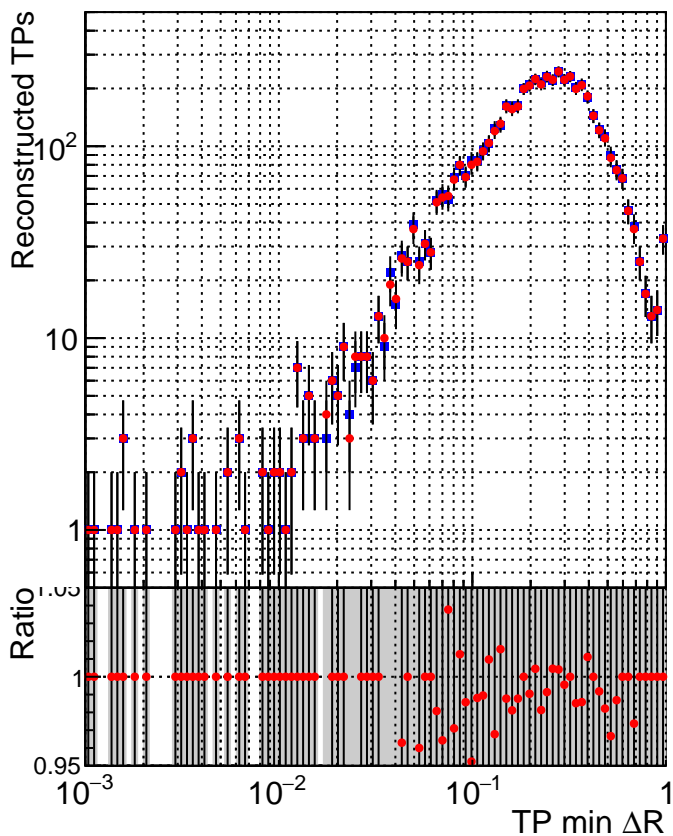

N of simulated tracks vs dR

N of associated tracks (simToReco) vs dR

N of simulated trac

- DQM_mkFit_XiminusNOPU_NEWdefault
- DQM_mkFit_XiminusNOPU_OLD6iters