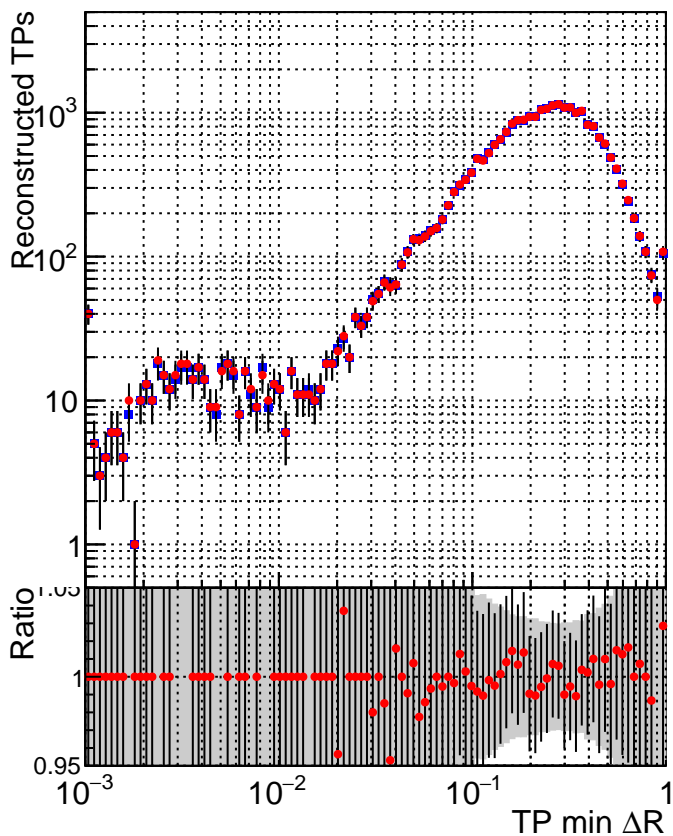

N of simulated tracks vs dR

N of associated tracks (simToReco) vs dR

N of simulated trac

- DQM_mkFit_XiminusNOPU_NEWdefault
- DQM_mkFit_XiminusNOPU_OLD6iters