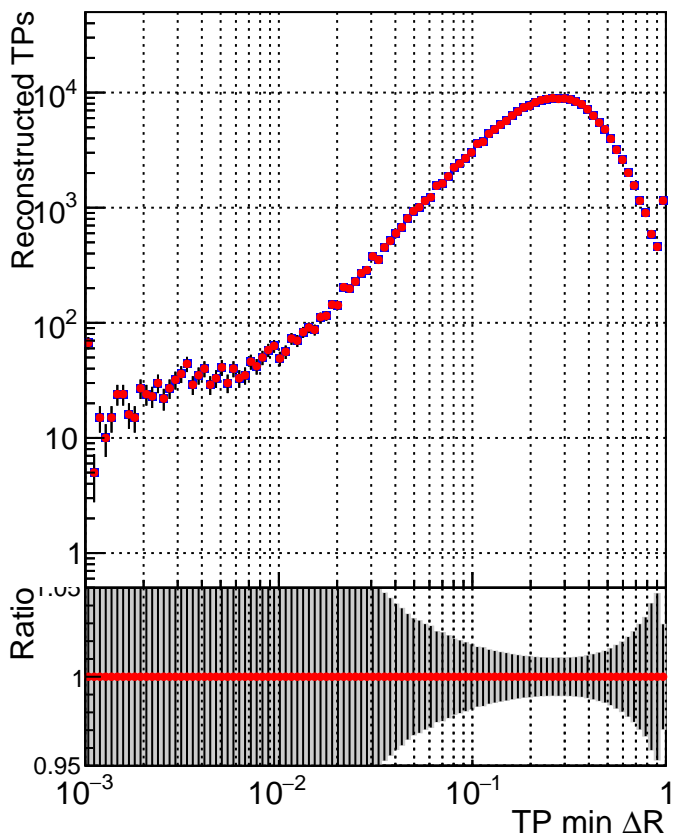

N of simulated tracks vs dR

N of associated tracks (simToReco) vs dR

N of simulated trac

- DQM\_mkFit\_XiminusNOPU\_NEWdefault
- DQM\_mkFit\_XiminusNOPU\_OLD6iters