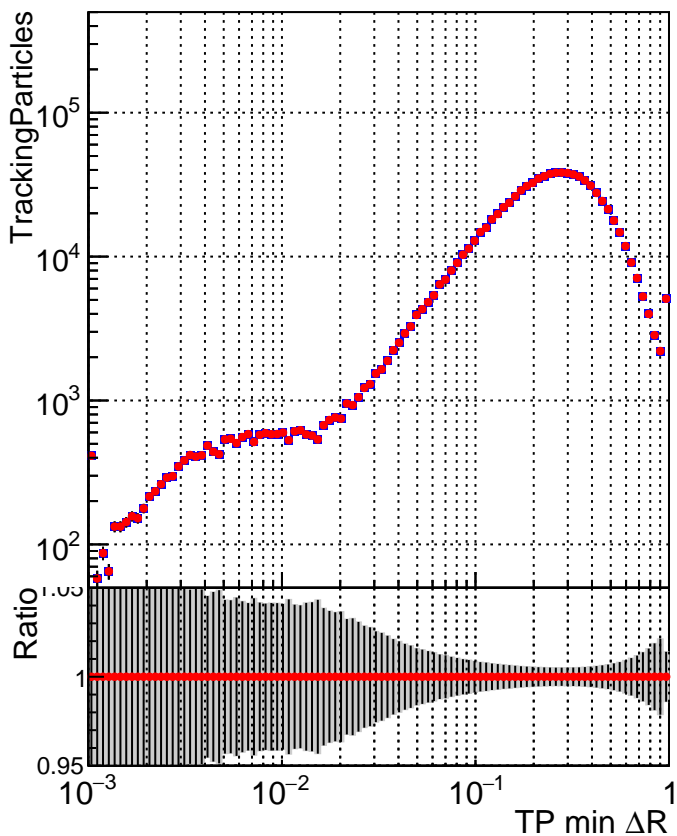

N of simulated tracks vs dR

N of associated tracks (simToReco) vs dR

N of simulated trac

- DQM\_mkFit\_XiminusNOPU\_NEWdefault
- DQM\_mkFit\_XiminusNOPU\_OLD6iters