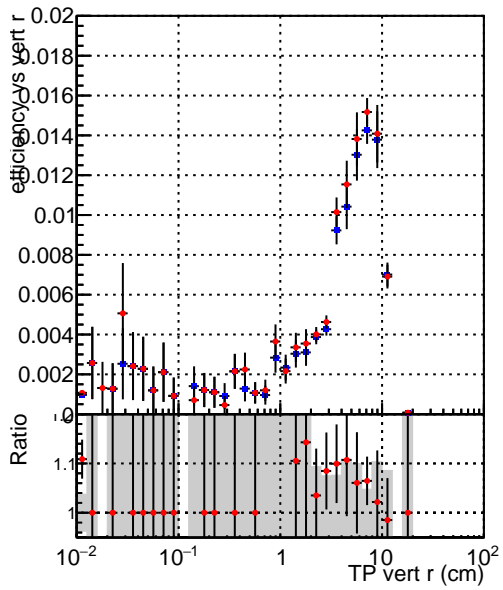

Efficiency vs vertpos**fake+duplicates vs vert r**
Efficiency vs. sim PV z

 —●— DQM_mkFit_XiminusNOPU_NEWdefault
 —●— DQM_mkFit_XiminusNOPU_OLD6iters

**Efficiency vs. sim PV z****fake+duplicates vs Sim. PV z**