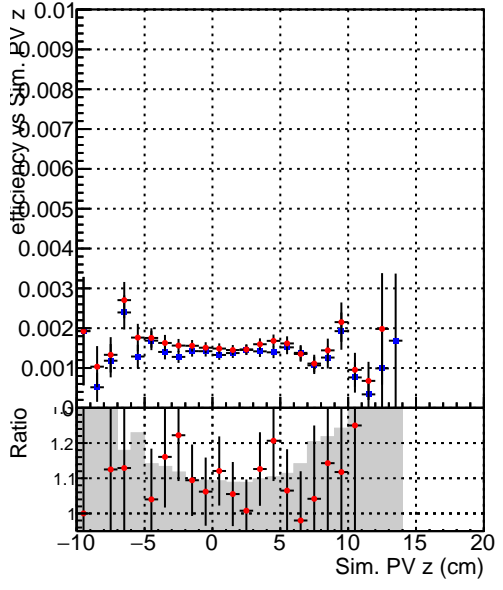

Efficiency vs vertpos**fake+duplicates vs vert r**
Efficiency vs. sim PV z

 —●— DQM_mkFit_XiminusNOPU_NEWdefault
 —●— DQM_mkFit_XiminusNOPU_OLD6iters

**Efficiency vs. sim PV z****fake+duplicates vs Sim. PV z**