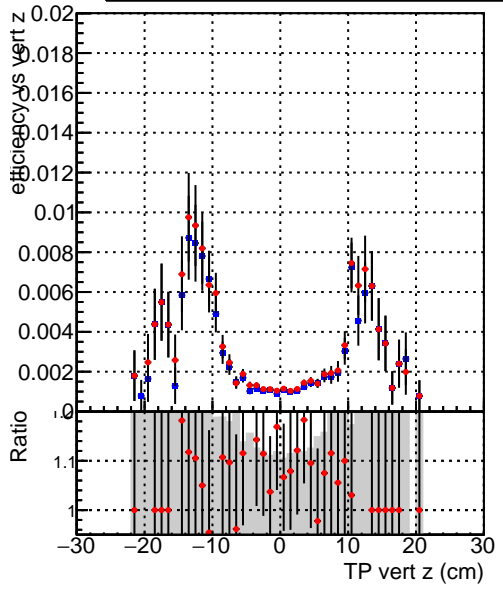

Efficiency vs vertpos**fake+duplicates vs vert r**
Efficiency vs. sim PV z

 —●— DQM_mkFit_XiminusNOPU_NEWdefault
 —●— DQM_mkFit_XiminusNOPU_OLD6iters

**Efficiency vs. sim PV z****fake+duplicates vs Sim. PV z**