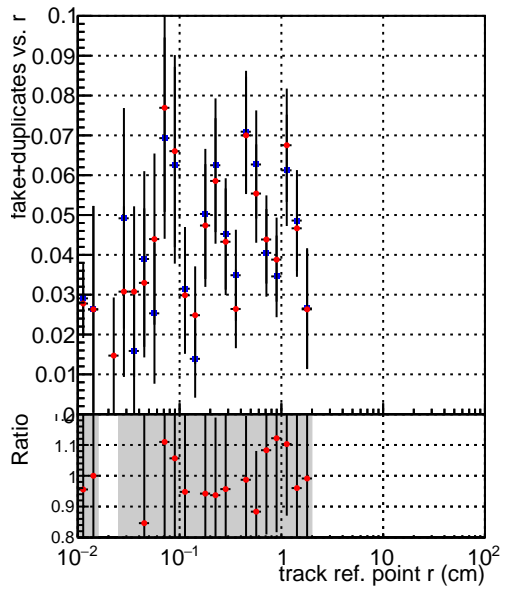

Efficiency vs vertpos**fake+duplicates vs vert r**
Efficiency vs. sim PV z

 —●— DQM_mkFit_XiminusNOPU_NEWdefault
 —●— DQM_mkFit_XiminusNOPU_OLD6iters

**Efficiency vs. sim PV z****fake+duplicates vs Sim. PV z**