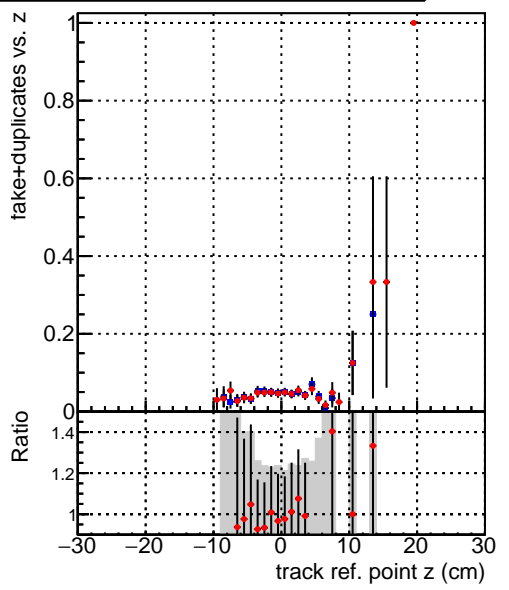

Efficiency vs vertpos**fake+duplicates vs vert r**
Efficiency vs. sim PV z

 —●— DQM_mkFit_XiminusNOPU_NEWdefault
 —●— DQM_mkFit_XiminusNOPU_OLD6iters

**Efficiency vs. sim PV z****fake+duplicates vs Sim. PV z**