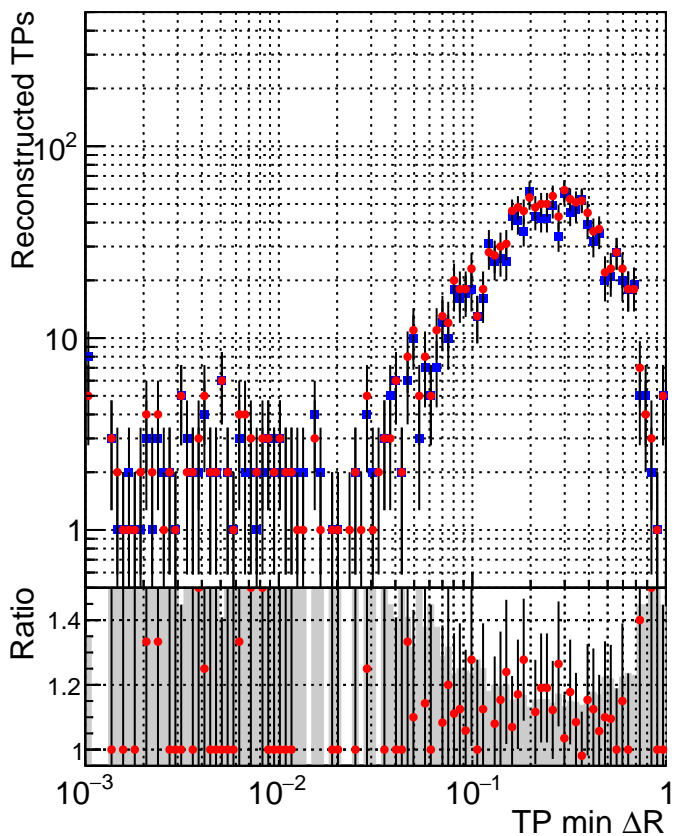

N of simulated tracks vs dR

N of associated tracks (simToReco) vs dR

N of simulated tracks

- DQM_mkFit_XiminusNOJU_NEWdefault
- DQM_mkFit_XiminusNOJU_OLD6iters