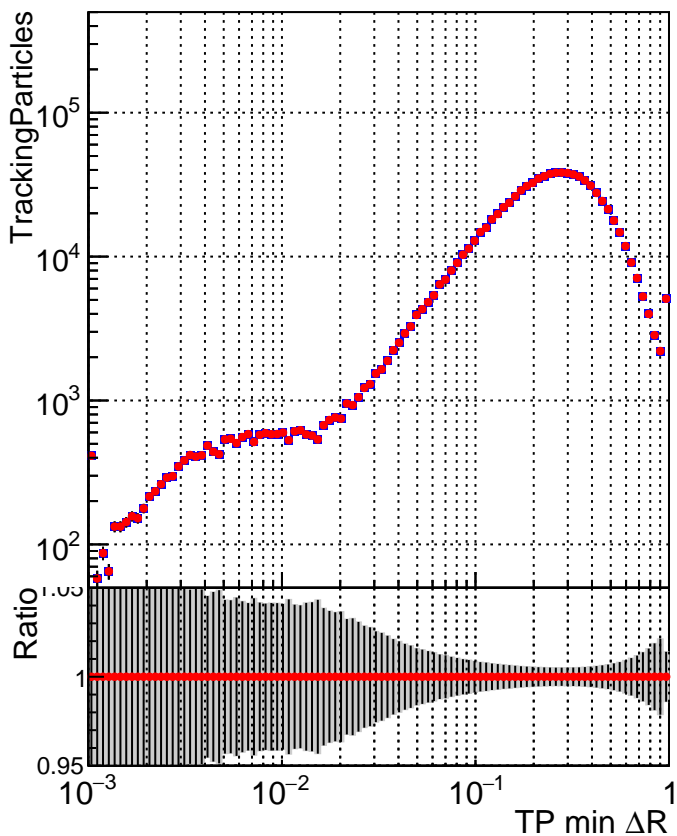

N of simulated tracks vs dR

N of associated tracks (simToReco) vs dR

N of simulated tracks

- DQM_mkFit_XiminusNOJU_NEWdefault
- DQM_mkFit_XiminusNOJU_OLD6iters