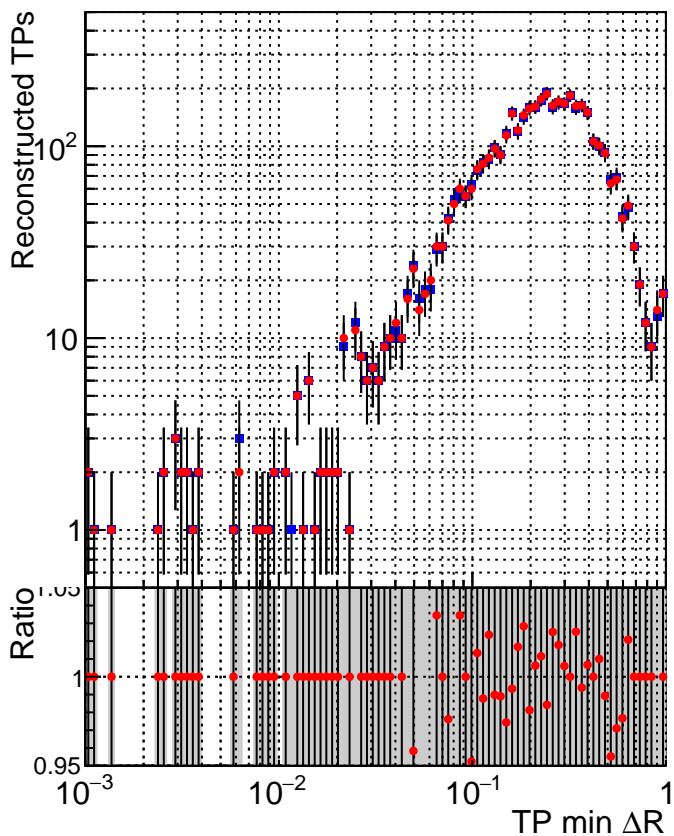

N of simulated tracks vs dR

N of associated tracks (simToReco) vs dR

N of simulated tracks

- DQM_mkFit_XiminusNOPU_NEWdefault
- DQM_mkFit_XiminusNOPU_OLD6iters