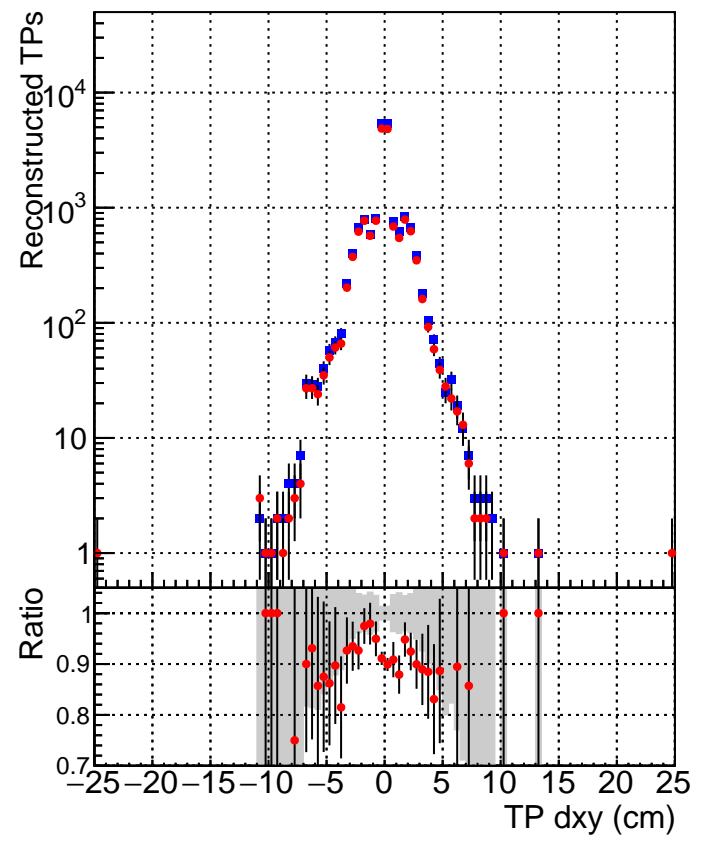

N of simulated tracks vs dxy

N of associated tracks (simToReco) vs dxy

N of simulated track

Legend:
■ DQM_mkFit_XiminusNOPU_NEWdefault
● DQM_mkFit_XiminusNOPU_OLD6iters