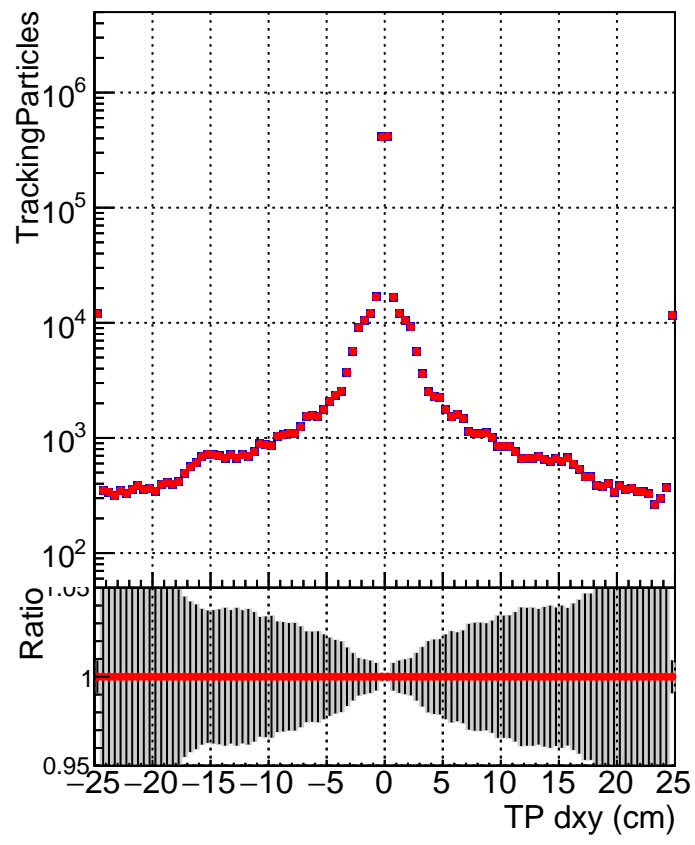

N of simulated tracks vs dxy

N of associated tracks (simToReco) vs dxy

N of simulated track

Legend:
■ DQM_mkFit_XiminusNOPU_NEWdefault
● DQM_mkFit_XiminusNOPU_OLD6iters