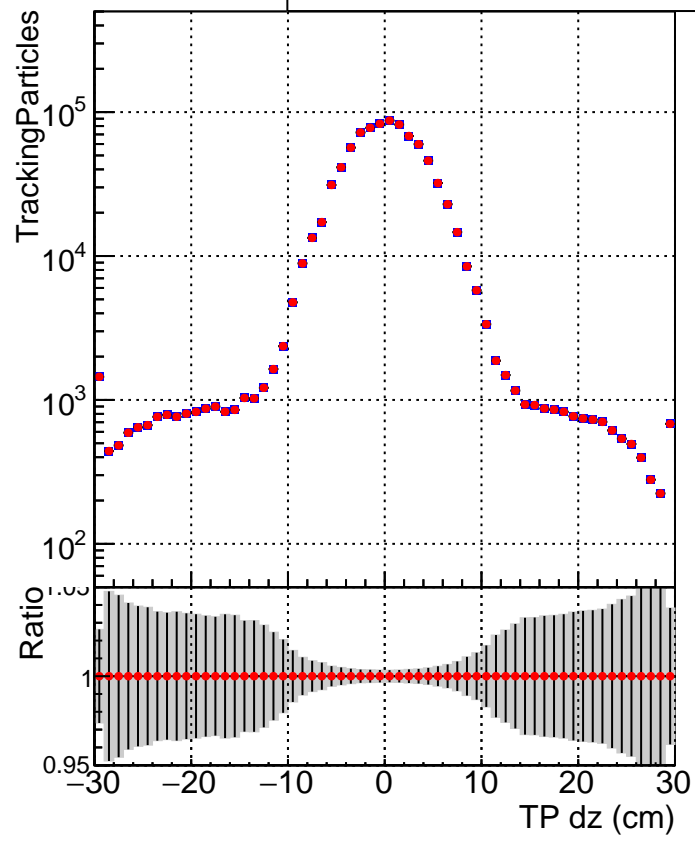

N of simulated tracks vs dxy

N of associated tracks (simToReco) vs dxy

N of simulated track

Legend:
■ DQM_mkFit_XiminusNOPU_NEWdefault
● DQM_mkFit_XiminusNOPU_OLD6iters