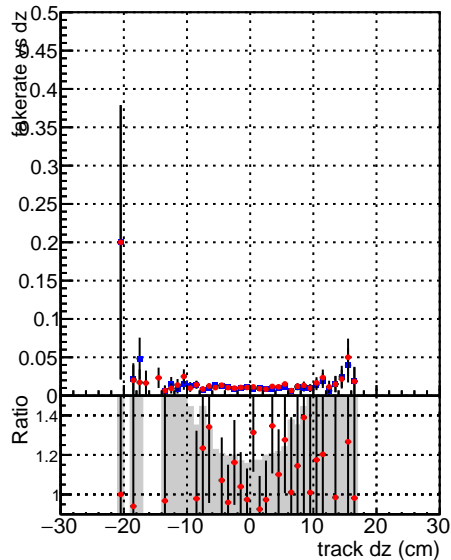

Fake rate vs dxy

Duplicates Rate vs Dxy

Pileup rate vs dxy

Fake rate vs dz

Legend for all plots:

- Blue squares: DQM_mkFit_XiminusNOPU_NEWdefault
- Red circles: DQM_mkFit_XiminusNOPU_OLD6iters