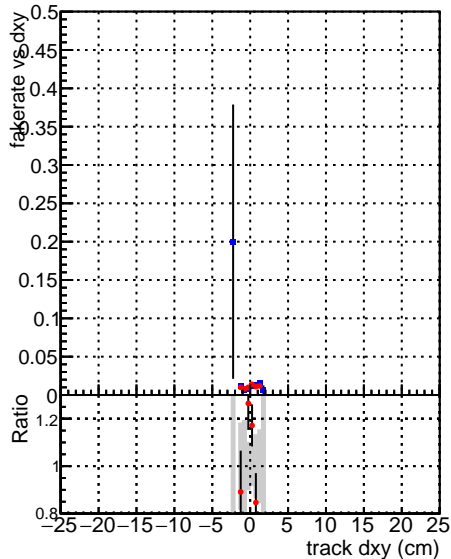

Fake rate vs dxy

Duplicates Rate vs Dxy

Pileup rate vs dxy

Fake rate vs dz

Legend for all plots:

- Blue squares: DQM_mkFit_XiminusNOPU_NEWdefault
- Red circles: DQM_mkFit_XiminusNOPU_OLD6iters