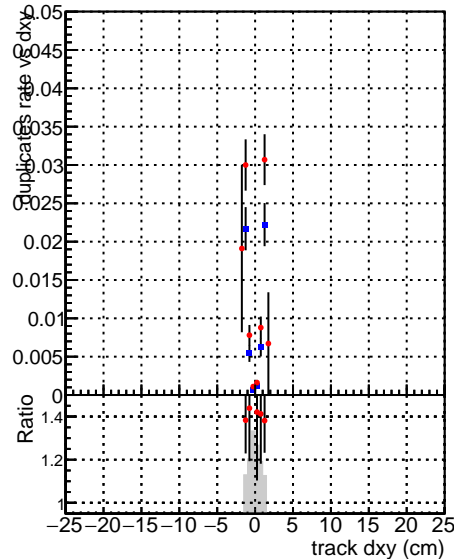

Fake rate vs dxy

Duplicates Rate vs Dxy

Pileup rate vs dxy

Fake rate vs dz

Legend for all plots:

- Blue squares: DQM_mkFit_XiminusNOPU_NEWdefault
- Red circles: DQM_mkFit_XiminusNOPU_OLD6iters