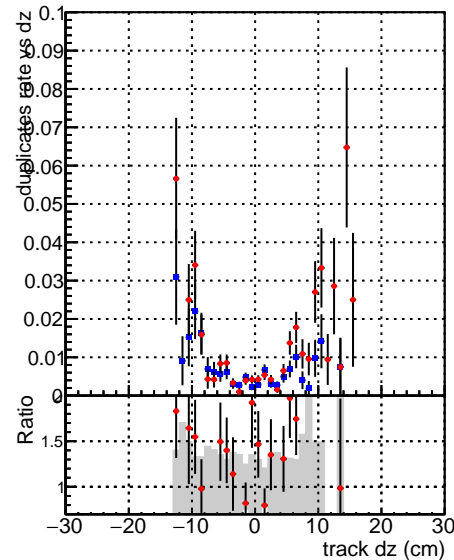

Fake rate vs dxy

Duplicates Rate vs Dxy

Pileup rate vs dxy

Fake rate vs dz

Legend for all plots:

- Blue squares: DQM_mkFit_XiminusNOPU_NEWdefault
- Red circles: DQM_mkFit_XiminusNOPU_OLD6iters