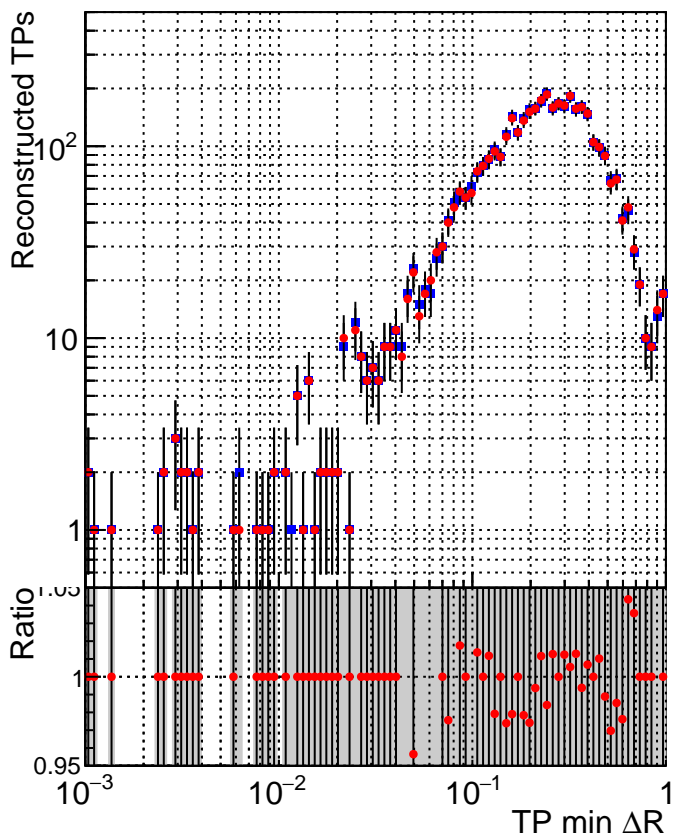

N of simulated tracks vs dR

N of associated tracks (simToReco) vs dR

N of simulated trac

- DQM_mkFit_XiminusNOPU_NEWdefault
- DQM_mkFit_XiminusNOPU_OLD6iters