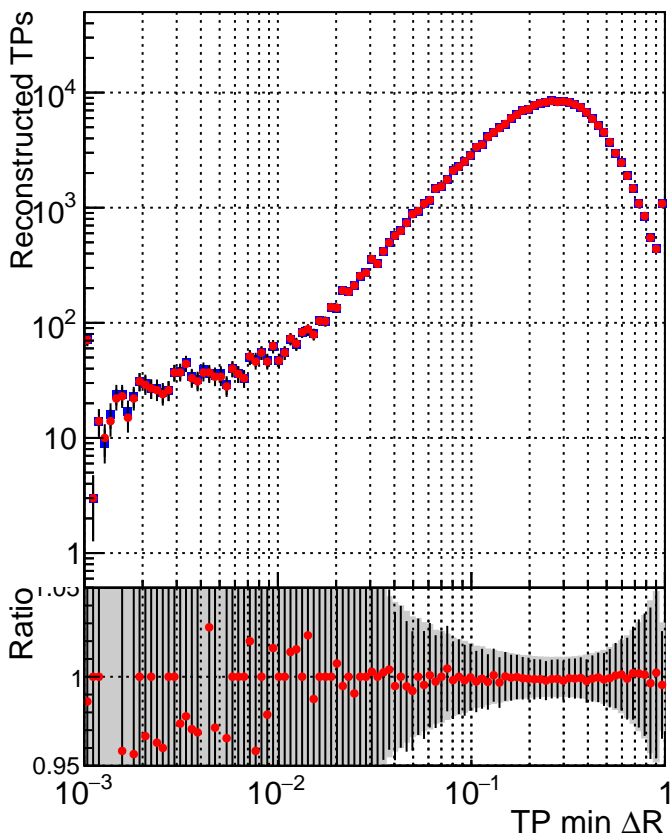

N of simulated tracks vs dR

N of associated tracks (simToReco) vs dR

N of simulated trac

- DQM\_mkFit\_XiminusNOPU\_NEWdefault
- DQM\_mkFit\_XiminusNOPU\_OLD6iters