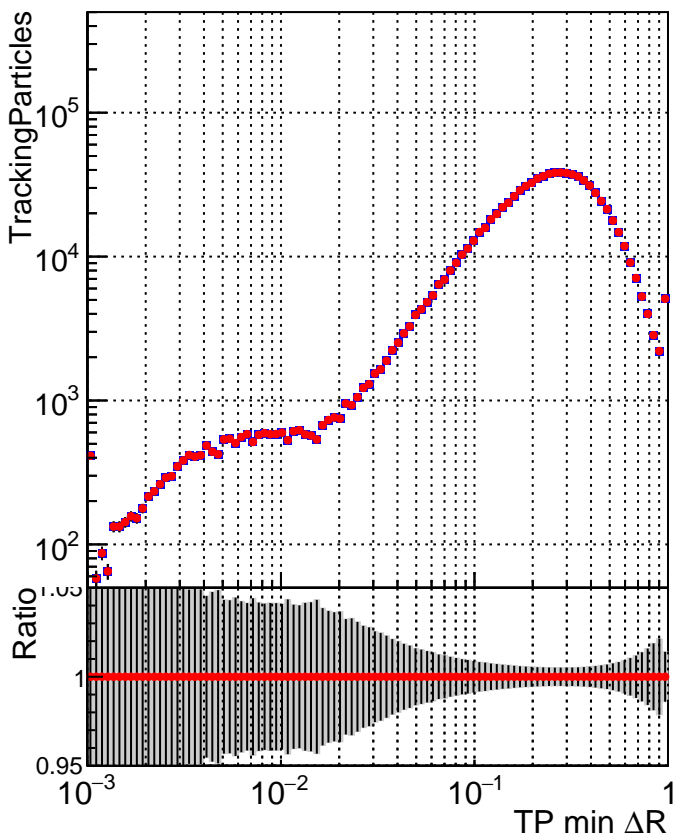

N of simulated tracks vs dR

N of associated tracks (simToReco) vs dR

N of simulated trac

- DQM\_mkFit\_XiminusNOPU\_NEWdefault
- DQM\_mkFit\_XiminusNOPU\_OLD6iters