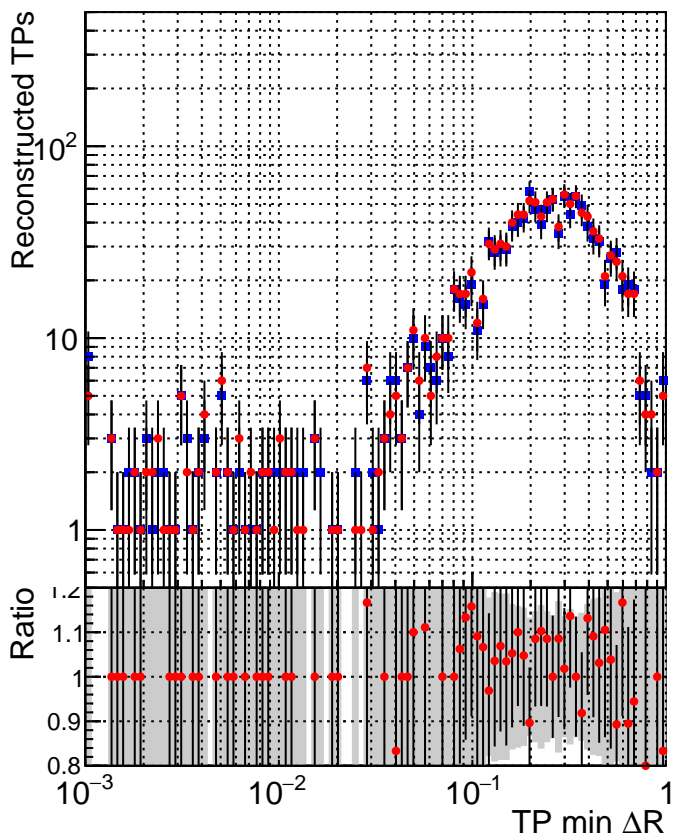

N of simulated tracks vs dR

N of associated tracks (simToReco) vs dR

N of simulated tracks

- DQM_mkFit_XiminusNOPU_NEWdefault
- DQM_mkFit_XiminusNOPU_OLD6iters