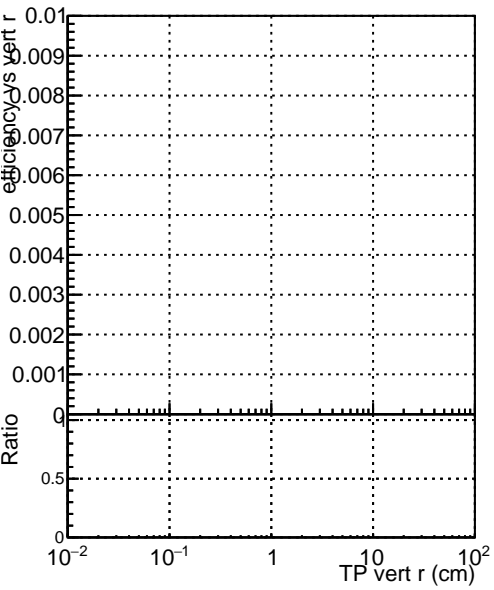

Efficiency vs vertpos

fake+duplicates vs vert r

Efficiency vs TP vert z (cm)
—■ DQM_mkFit_XiminusNOPU_NEWdefault
—■ DQM_mkFit_XiminusNOPU_OLD6iters

Efficiency vs. sim PV z

fake+duplicates vs Sim. PV z