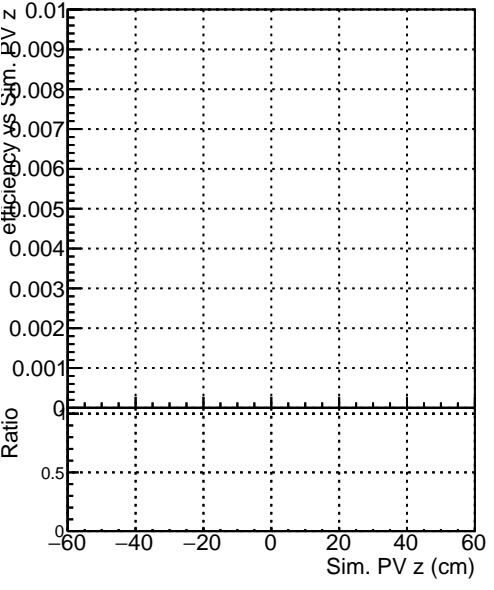

Efficiency vs vertpos

fake+duplicates vs vert r

Efficiency vs TP vert z (cm)
—■ DQM_mkFit_XiminusNOPU_NEWdefault
—■ DQM_mkFit_XiminusNOPU_OLD6iters

Efficiency vs. sim PV z

fake+duplicates vs Sim. PV z