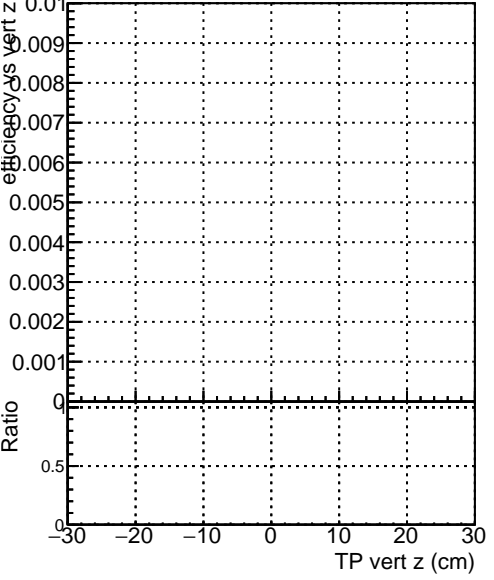

Efficiency vs vertpos

fake+duplicates vs vert r

Efficiency vs TP vert z (cm)
—■ DQM_mkFit_XiminusNOPU_NEWdefault
—■ DQM_mkFit_XiminusNOPU_OLD6iters

Efficiency vs. sim PV z

fake+duplicates vs Sim. PV z