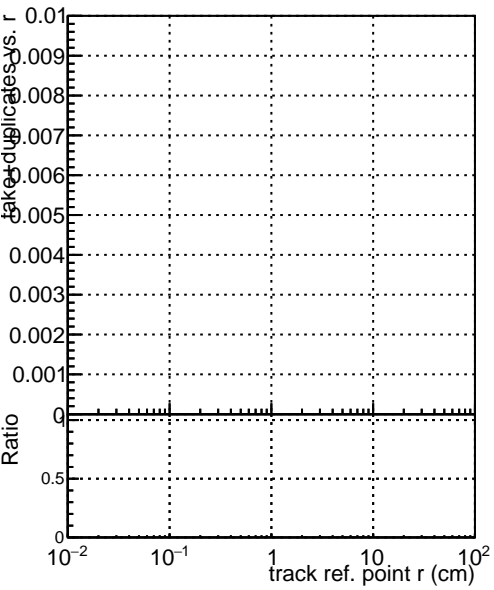

Efficiency vs vertpos

fake+duplicates vs vert r

Efficiency vs TP vert z (cm)
—■ DQM_mkFit_XiminusNOPU_NEWdefault
—■ DQM_mkFit_XiminusNOPU_OLD6iters

Efficiency vs. sim PV z

fake+duplicates vs Sim. PV z