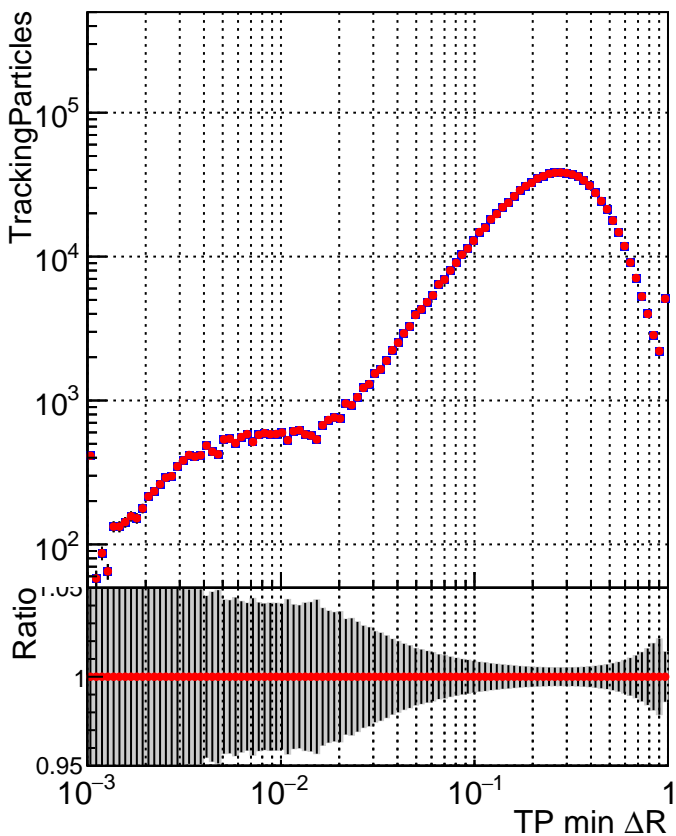

N of simulated tracks vs dR

N of associated tracks (simToReco) vs dR

N of simulated tracks

- DQM_mkFit_XiminusNOPU_NEWdefault
- DQM_mkFit_XiminusNOPU_OLD6iters