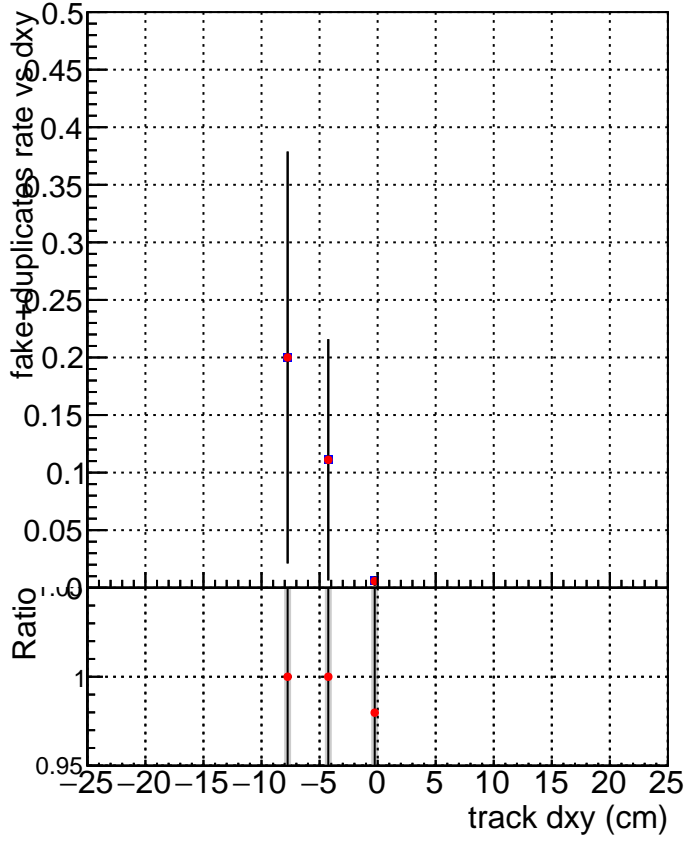

fake+duplicates vs dxy

Legend:
- DQM_mkFit_XiminusNOPU_NEWdefault (blue square)
- DQM_mkFit_XiminusNOPU_OLD6iters (red circle)