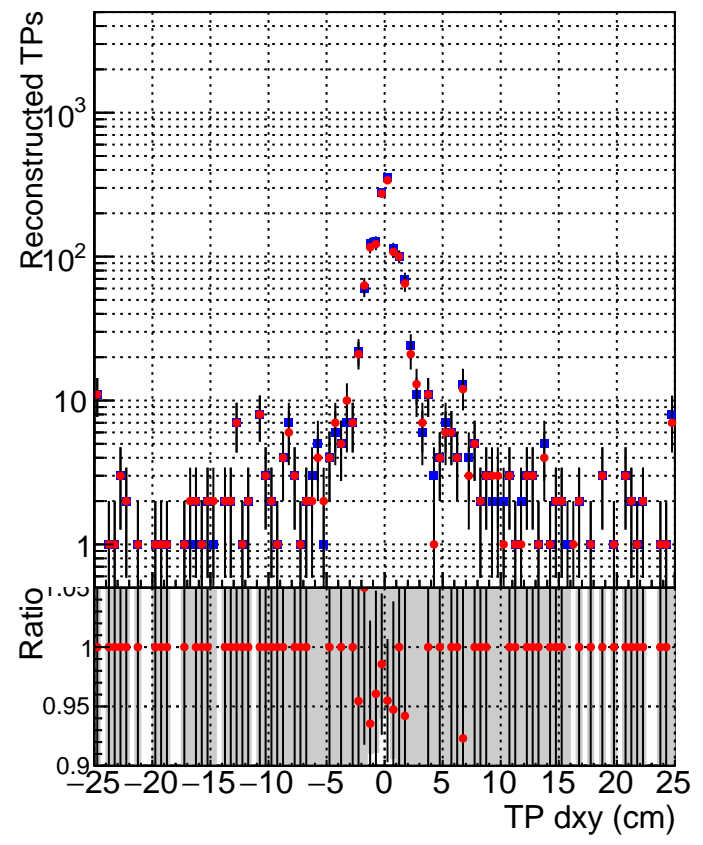

N of simulated tracks vs dxy

N of associated tracks (simToReco) vs dxy

N of simulated track

Legend:
- DQM_mkFit_XiminusNOPU_NEWdefault (blue square)
- DQM_mkFit_XiminusNOPU_OLD6iters (red circle)