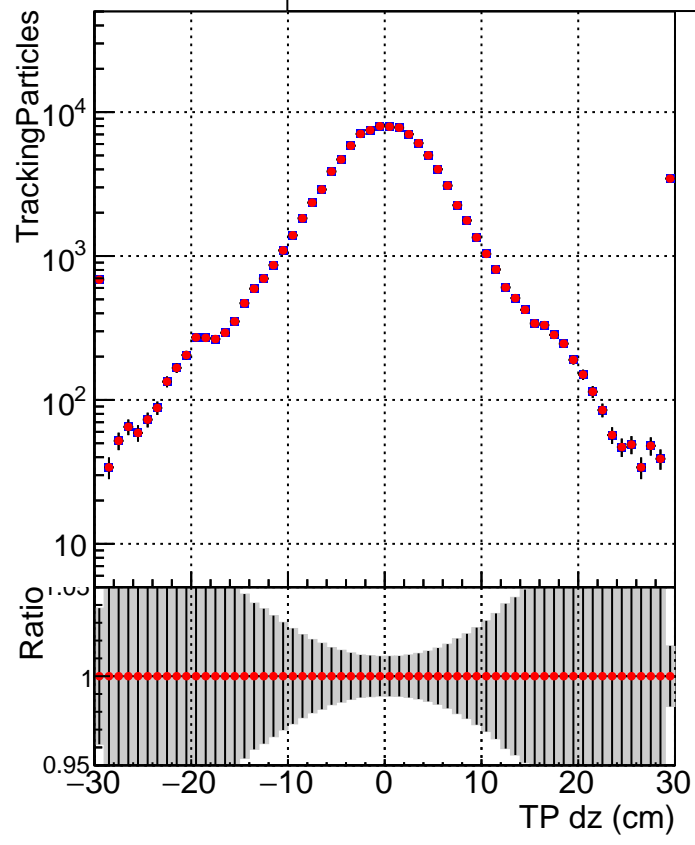

N of simulated tracks vs dxy

N of associated tracks (simToReco) vs dxy

N of simulated track

Legend:
- DQM_mkFit_XiminusNOPU_NEWdefault (blue square)
- DQM_mkFit_XiminusNOPU_OLD6iters (red circle)