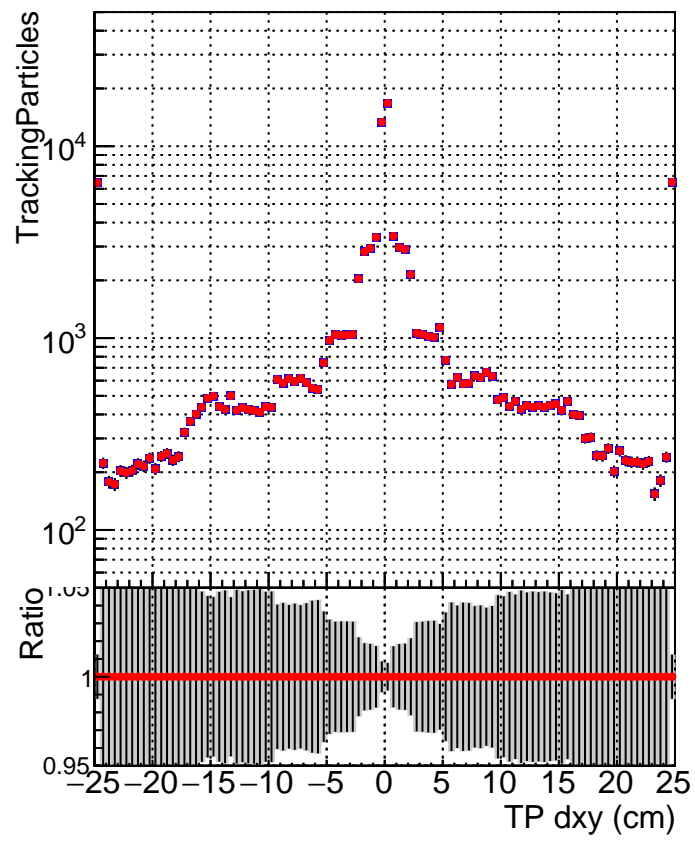

N of simulated tracks vs dxy

N of associated tracks (simToReco) vs dxy

N of simulated track

Legend:
- DQM_mkFit_XiminusNOPU_NEWdefault (blue square)
- DQM_mkFit_XiminusNOPU_OLD6iters (red circle)