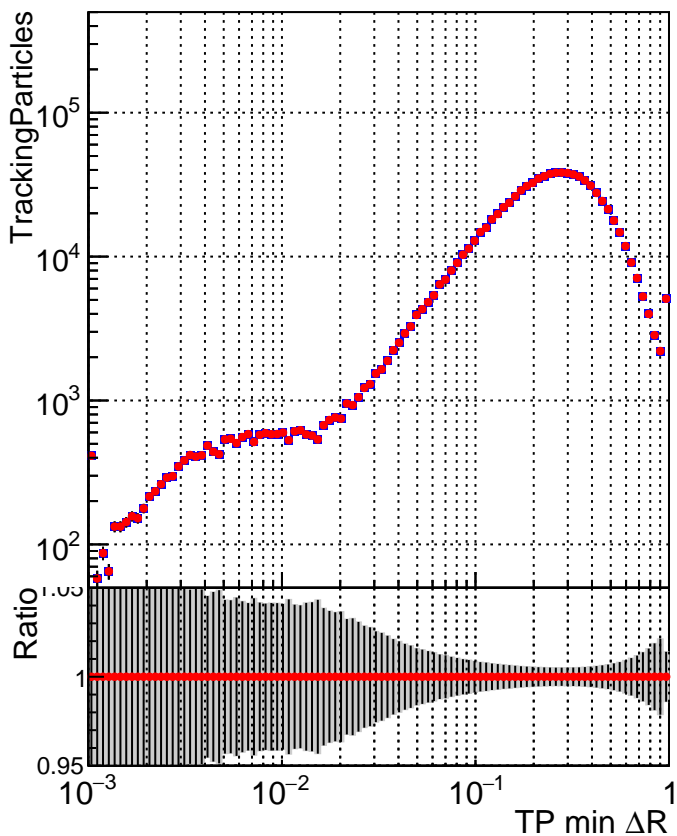

N of simulated tracks vs dR

N of associated tracks (simToReco) vs dR

N of simulated trac

- DQM_mkFit_XiminusNOPU_NEWdefault
- DQM_mkFit_XiminusNOPU_OLD6iters