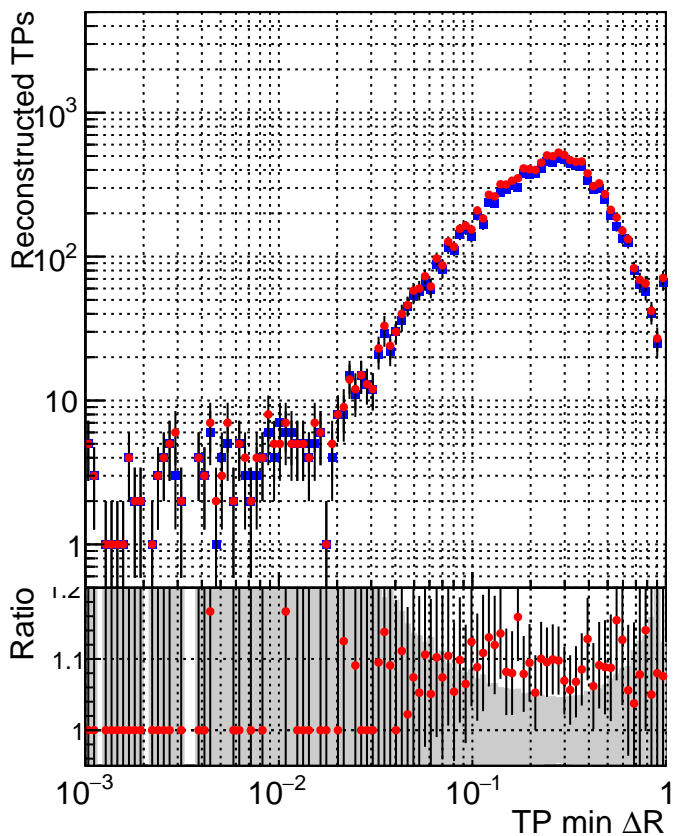

N of simulated tracks vs dR

N of associated tracks (simToReco) vs dR

N of simulated trac

- DQM_mkFit_XiminusNOPU_NEWdefault
- DQM_mkFit_XiminusNOPU_OLD6iters