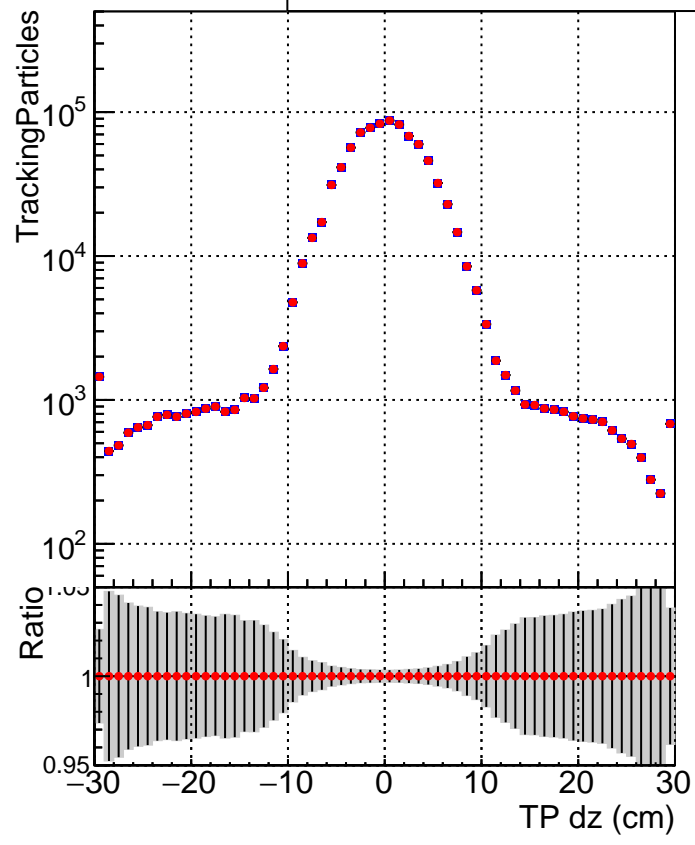

N of simulated tracks vs dxy

N of associated tracks (simToReco) vs dxy

N of simulated track

Legend:
- DQM_mkFit_XiminusNOPU_NEWdefault (blue squares)
- DQM_mkFit_XiminusNOPU_OLD6iters (red circles)