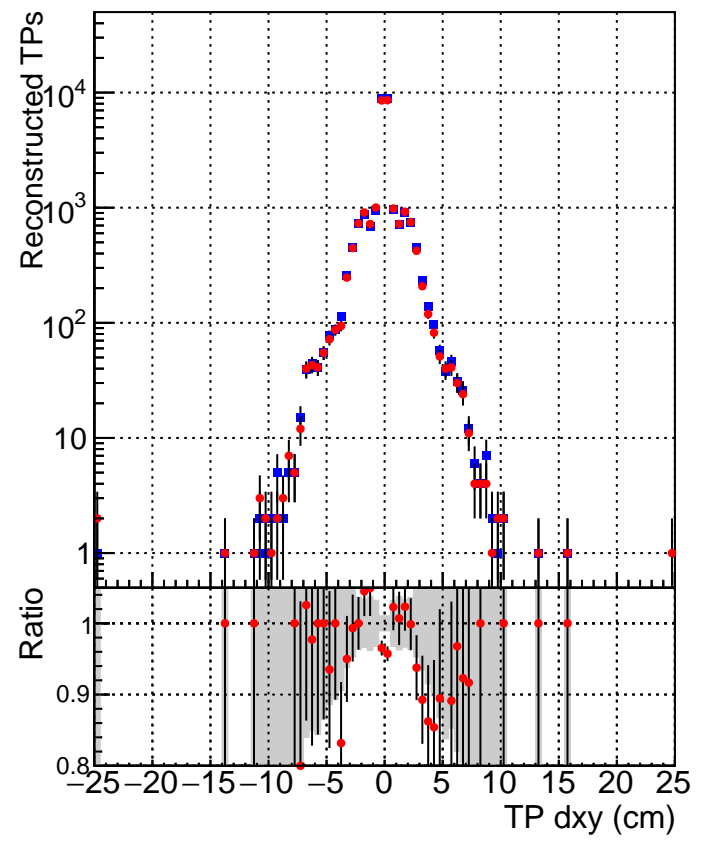

N of simulated tracks vs dxy

N of associated tracks (simToReco) vs dxy

N of simulated track

Legend:
- DQM_mkFit_XiminusNOPU_NEWdefault (blue squares)
- DQM_mkFit_XiminusNOPU_OLD6iters (red circles)