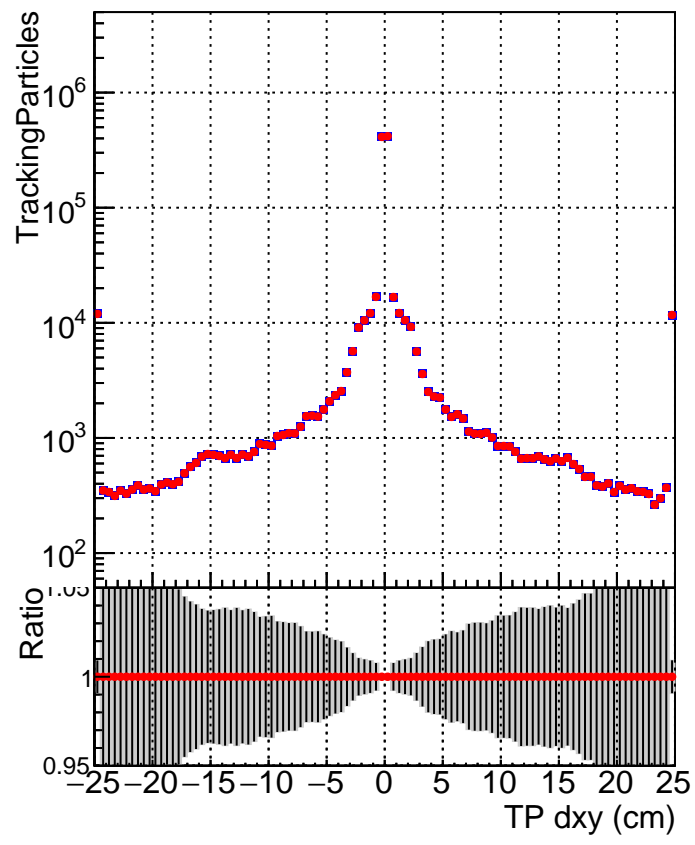

N of simulated tracks vs dxy

N of associated tracks (simToReco) vs dxy

N of simulated track

Legend:
- DQM_mkFit_XiminusNOPU_NEWdefault (blue squares)
- DQM_mkFit_XiminusNOPU_OLD6iters (red circles)